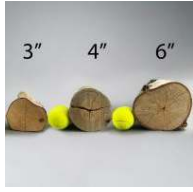

DIAMETER OPTIONS

- > Small - 2 ½" – 3 ½"
- > Medium - 3 ½" – 4 ½"
- > Large - 4 ½" – 6 ½"