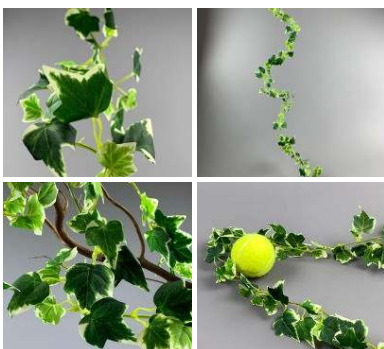

**Kentia Palm Leaf, 70 cm long on poseable wire
stem, artificial**

£2.94
(£2.45 + VAT)

A high quality, realistic artificial leaf on a pliable wire stem.

**Ivy Garland, 185cm long, artificial leaves with
poseable stem**

£8.10
(£6.75 + VAT)

High quality, realistic leaves on pliable string.

**Ivy Garland Variegated Leaf, 185cm long,
artificial with poseable stem**

£8.10
(£6.75 + VAT)

High quality, realistic leaves on pliable string.

**Hydrangea, Sky Blue, 70 cm tall artificial
blossom, poseable stem**

£5.94
(£4.95 + VAT)

High quality, realistic artificial blossoms with leaves on a pliable wire stem.

Hydrangea, Plum, 70 cm tall artificial blossom, poseable stem