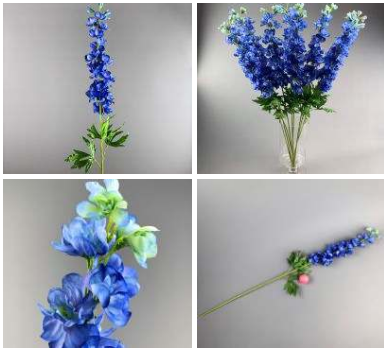

£88.80
(£74.00 + VAT)

Gladiola, Damson 96 cm tall artificial bloom on poseable wire stem

High quality, realistic artificial blossoms with leaves on a pliable wire stem.

£3.60
(£3.00 + VAT)

Gladiola Artificial Stem - Ivory/Cream

High quality, realistic artificial blossoms with leaves on a pliable wire stem.

£3.60
(£3.00 + VAT)

Delphinium, Blue 86 cm tall artificial stem with foliage

High quality, realistic artificial blossoms with leaves on a pliable wire stem.