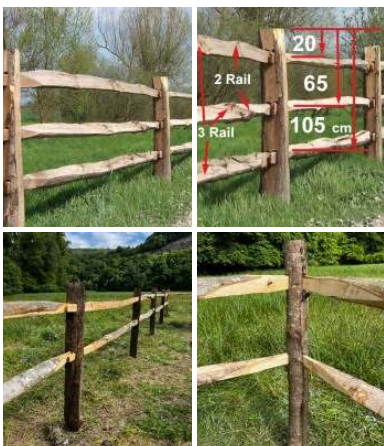

Cleft Split Chestnut Post & Rail Fencing, with 2 or 3 mortice posts

TYPE OPTIONS

- > 2.9 m Chestnut Rail
- > 2 Rail Chestnut End Post - 2m Tall
- > 2 Rail Chestnut Middle Post - 2m Tall
- > 2 Rail Chestnut Corner Post - 2m Tall
- > 3 Rail Chestnut End Post - 2m Tall
- > 3 Rail Chestnut Middle Post - 2m Tall
- > 3 Rail Chestnut Corner Post - 2m Tall