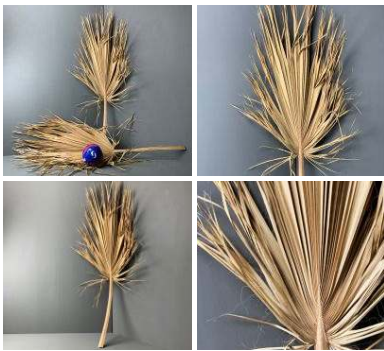

Palm Leaf Giganticus, approx 1.8 m long by 80
cm wide, natural floral deco

£29.40
(£24.50 + VAT)