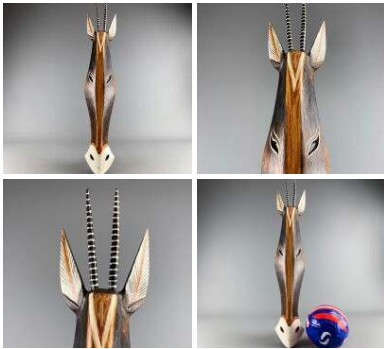

Zebra Mask. Hand Carved & Painted. Fair
Trade, Sustainable and Ethical

SIZE OPTIONS

- > 30 cm Tall
- > 50 cm Tall
- > 80 cm Tall

FROM
£19.20
(£16.00 + VAT)

Carved Forest Buffalo Mask. Hand Carved & Painted. Fair Trade, Sustainable and Ethical

SIZE OPTIONS

- > 30 cm Tall
- > 50 cm Tall
- > 80 cm Tall

FROM
£19.20
(£16.00 + VAT)

Gazelle Mask. Hand Carved & Painted. Fair Trade, Sustainable and Ethical

SIZE OPTIONS

- > 30 cm Tall
- > 50 cm Tall
- > 80 cm Tall

FROM
£19.20
(£16.00 + VAT)

Giraffe Mask. Hand Carved & Painted. Fair Trade, Sustainable and Ethical

SIZE OPTIONS

- > 30 cm Tall
- > 50 cm Tall
- > 80 cm Tall

FROM
£19.20
(£16.00 + VAT)

African Horse Mask. Hand Carved & Painted. Fair Trade, Sustainable and Ethical