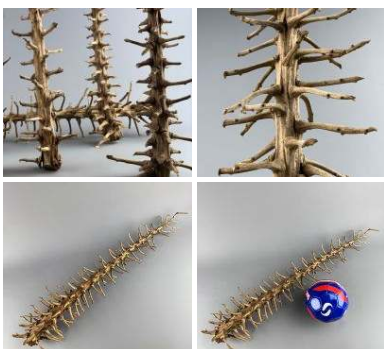

£540.00
 (£450.00 + VAT)

Flame Twig, Approx. 2 m Tall with a 40 cm Spread. Statement Natural Dried Floral Deco

£18.00
 (£15.00 + VAT)

Fish Spine Tree, approx. 80 cm long by 15 to 20 cm diameter at the largest end