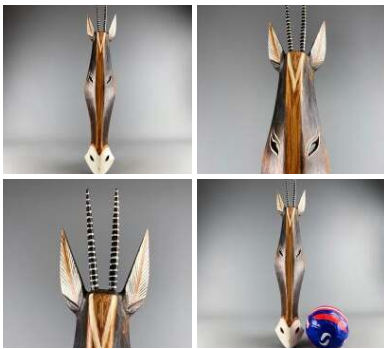

Zebra Mask. Hand Carved & Painted. Fair Trade, Sustainable and Ethical

SIZE OPTIONS

- > 30 cm Tall
- > 50 cm Tall
- > 80 cm Tall

FROM
£19.20
(£16.00 + VAT)

Carved Forest Buffalo Mask. Hand Carved & Painted. Fair Trade, Sustainable and Ethical

SIZE OPTIONS

- > 30 cm Tall
- > 50 cm Tall
- > 80 cm Tall

FROM
£19.20
(£16.00 + VAT)

Gazelle Mask. Hand Carved & Painted. Fair Trade, Sustainable and Ethical

SIZE OPTIONS

- > 30 cm Tall
- > 50 cm Tall
- > 80 cm Tall

FROM
£19.20
(£16.00 + VAT)

Giraffe Mask. Hand Carved & Painted. Fair Trade, Sustainable and Ethical

SIZE OPTIONS

- > 30 cm Tall
- > 50 cm Tall
- > 80 cm Tall

FROM
£19.20
(£16.00 + VAT)

African Horse Mask. Hand Carved & Painted. Fair Trade, Sustainable and Ethical