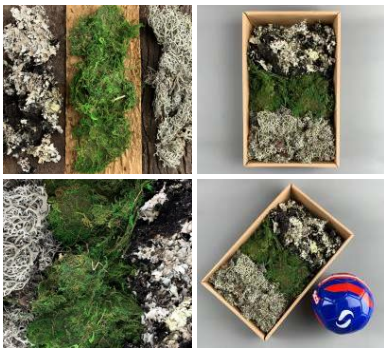

Lichen Moss Mix-Up Variety Box, 650-gram. Natural dried floral deco moss - three types per box

£31.20
(£26.00 + VAT)

Moss Variety Box Each box contains a mix of three mosses.