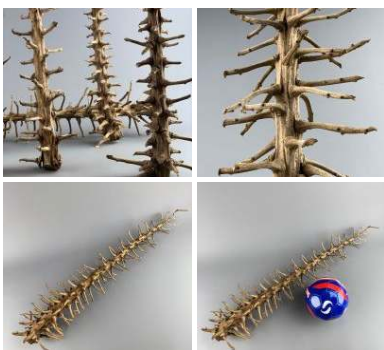

Fish Spine Tree, approx. 80 cm long by 15 to 20 cm diameter at the largest end

£16.80
(£14.00 + VAT)