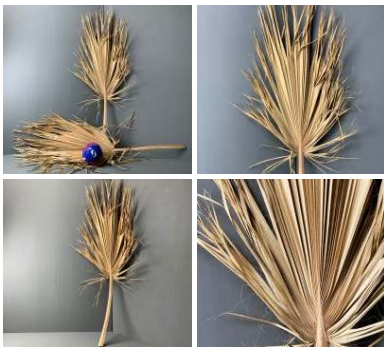

Palm Leaf Giganticus, approx 1.8 m long by 80 cm wide, natural floral deco

£29.40
(£24.50 + VAT)