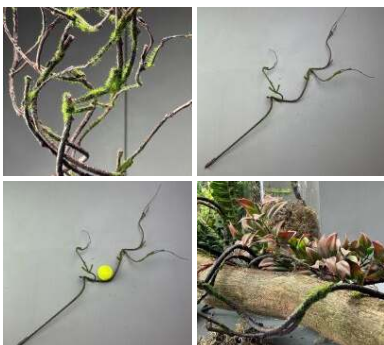

Sororoca Plant Giant, two sizes, natural dried floral deco

SIZE OPTIONS

- > Sororoca 3-4 heads x 1.2m
- > Sororoca 5 heads x 1.75m

FROM
£86.40
(£72.00 + VAT)

Circus Lion Cage - RENTAL ONLY

Week One Rental -

Week One Rental (each) -

£9.60
(£8.00 + VAT)

Horsewhip Willow, Artificial Vine / Branch in Brown, 75 cm long, posable with wired stems, artificial

Twisted artificial vine with green moss highlights. Soft and bendable with a wire core for positioning.