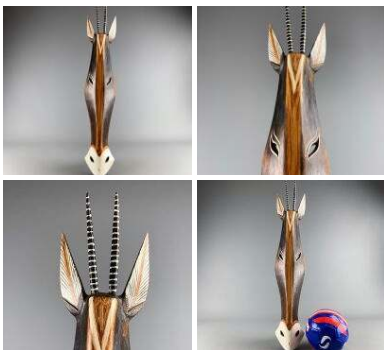

Zebra Mask. Hand Carved & Painted. Fair
Trade, Sustainable and Ethical

FROM
£19.20
(£16.00 + VAT)

SIZE OPTIONS

- > 30 cm Tall
- > 50 cm Tall
- > 80 cm Tall

Carved Forest Buffalo Mask. Hand Carved &
Painted. Fair Trade, Sustainable and Ethical

FROM
£19.20
(£16.00 + VAT)

SIZE OPTIONS

- > 30 cm Tall
- > 50 cm Tall
- > 80 cm Tall

Gazelle Mask. Hand Carved & Painted. Fair
Trade, Sustainable and Ethical

FROM
£19.20
(£16.00 + VAT)

SIZE OPTIONS

- > 30 cm Tall
- > 50 cm Tall
- > 80 cm Tall

Giraffe Mask. Hand Carved & Painted. Fair
Trade, Sustainable and Ethical

FROM
£19.20
(£16.00 + VAT)

SIZE OPTIONS

- > 30 cm Tall
- > 50 cm Tall
- > 80 cm Tall

**African Horse Mask. Hand Carved & Painted.
Fair Trade, Sustainable and Ethical**