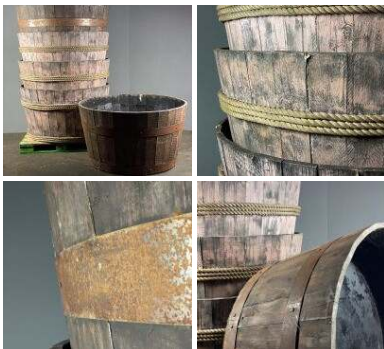

Great for a harbour/ fishing scene.

£19.20
(£16.00 + VAT)

Red Cedar Shingles for Replacement & DIY Fitting

A flexible, long lasting, easy to apply and natural shingle

FROM
£22.80
(£19.00 + VAT)

SHINGLE TYPE OPTIONS

- > Grade 1 Shingle Pack
- > Grade 4 Shingle Pack
- > Ridge Shingle Pack
- > 31mm Stainless Steel Nails
- > 41 mm Ridge Stainless Steel Nail

Giant Half Whiskey Barrel - RENTAL ONLY

Rental, Week one (per Barrel)-