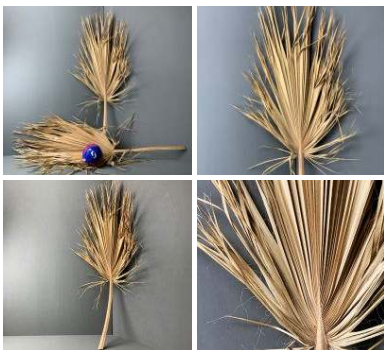

Palm Leaf Giganticus, approx 1.8 m long by 80 cm wide, natural floral deco

£29.40
(£24.50 + VAT)