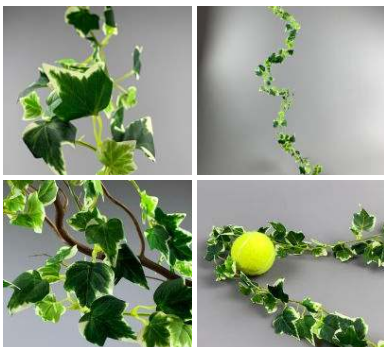

Jurassic Leaves (6 Pack) artificial leaf 20x14cm wire stem

£3.54
(£2.95 + VAT)

High quality, realistic artificial leaves on pliable wire stems.

Ivy Garland, 185cm long, artificial leaves with poseable stem

£8.10
(£6.75 + VAT)

High quality, realistic leaves on pliable string.

Ivy Garland Variegated Leaf, 185cm long, artificial with poseable stem

£8.10
(£6.75 + VAT)

High quality, realistic leaves on pliable string.