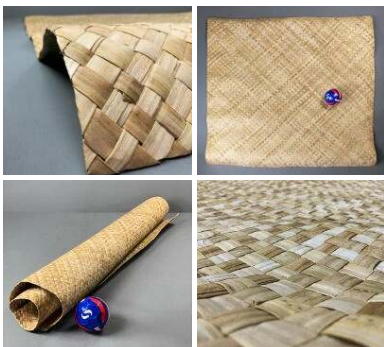

SIZE OPTIONS

- > Large
- > Small

Oriental Bamboo Bird Cage For Sale, also available in Rental Section

Authentic hand woven ornate Bamboo bird cage.

FROM
£146.40
(£122.00 + VAT)

SIZE OPTIONS

- > Large
- > Small

Clean New Sherry Barrels Craftsman Made - RENTAL ONLY

Rental, Week one (per Barrel)-

FROM
£30.00
(£25.00 + VAT)

DIAMETER OPTIONS

- > Small
- > Medium
- > Large

Confetti Hop Flowers, sage green, 100 g bag, fully bio-degradable, natural, dried, indigenous product. Grown in UK

Dried Hop Flowers are loose heads from the hop vines and are ideal for dressing a scene.

£15.60
(£13.00 + VAT)

Rush Woven Mat/Screen/Panel, hand woven lattice 2 m x 2 m

This lightweight yet strong matting is woven from rush which gives a checkerboard finish.