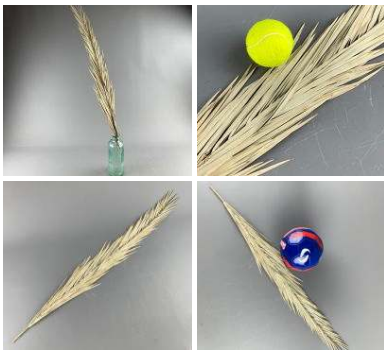

Date Leaves x 3 approx. 90 cm long by 10 cm wide. Natural Dried Floral Deco

£3.00
(£2.50 + VAT)