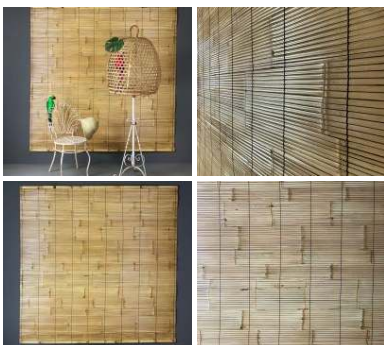

Bamboo Roller Blind/Divider, screen approx. 2 m x 2 m with cords

£114.00
(£95.00 + VAT)

Bamboo Woven Deco/Fence Panel, approx. 1.1 m wide x 60 cm high

£33.60
(£28.00 + VAT)

Goose Feather Sedge, approx. 100 cm tall, approx. 20 stems per bundle