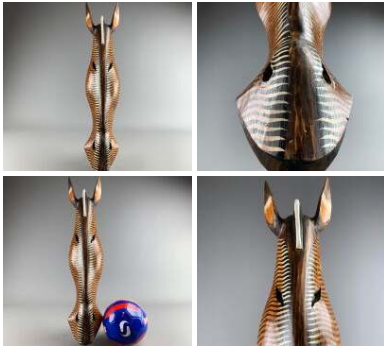

Zebra Mask. Hand Carved & Painted. Fair
Trade, Sustainable and Ethical

FROM
£19.20
(£16.00 + VAT)

SIZE OPTIONS

- > 30 cm Tall
- > 50 cm Tall
- > 80 cm Tall

Carved Forest Buffalo Mask. Hand Carved &
Painted. Fair Trade, Sustainable and Ethical

FROM
£19.20
(£16.00 + VAT)

SIZE OPTIONS

- > 30 cm Tall
- > 50 cm Tall
- > 80 cm Tall

Gazelle Mask. Hand Carved & Painted. Fair
Trade, Sustainable and Ethical

FROM
£19.20
(£16.00 + VAT)

SIZE OPTIONS

- > 30 cm Tall
- > 50 cm Tall
- > 80 cm Tall

Giraffe Mask. Hand Carved & Painted. Fair
Trade, Sustainable and Ethical

FROM
£19.20
(£16.00 + VAT)

SIZE OPTIONS

- > 30 cm Tall
- > 50 cm Tall
- > 80 cm Tall

**African Horse Mask. Hand Carved & Painted.
Fair Trade, Sustainable and Ethical**