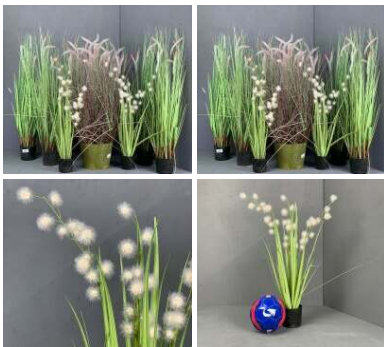

Artificial Grasses in Pots. Three styles available

STYLE OPTIONS

- > Pom-Pom Grass
- > Tall Cats Tail Grass
- > Large Cats Tail Grass

FROM
£14.40
(£12.00 + VAT)