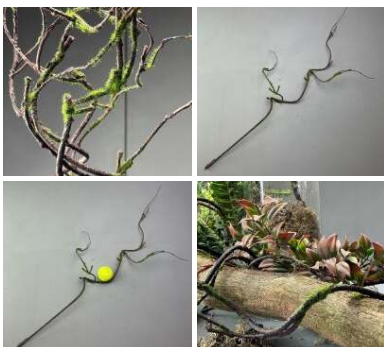

Week One rental cost - (each)

£14.40
(£12.00 + VAT)

Pioneers Wooden Backpack Frames (3 available) - RENTAL ONLY

Week One rental cost (per back pack) -

£30.00
(£25.00 + VAT)

Horsewhip Willow, Artificial Vine / Branch in Brown, 75 cm long, posable with wired stems, artificial

Twisted artificial vine with green moss highlights. Soft and bendable with a wire core for positioning.

£19.92
(£16.60 + VAT)

Sedge and Wild Bog Myrtle Bundle, approx. 1 m plus tall by 30 cm wide. Natural, dried, thatching material