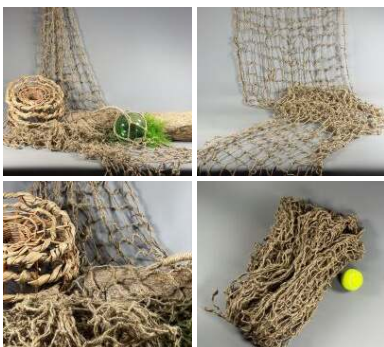

Natural Jute Rope Netting. Approx. 1m wide x 5m long

Great for a harbour/ fishing scene.

£19.20
(£16.00 + VAT)