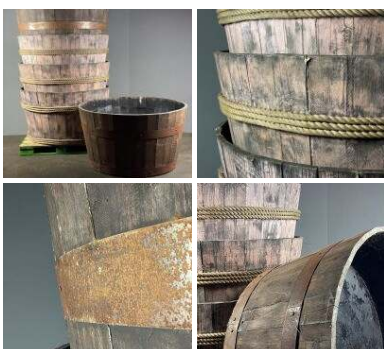

FROM
£18.00
(£15.00 + VAT)

QUANTITY OPTIONS

- > Flat Moss 600g
- > Flat Moss 2kg

Natural Jute Rope Netting. Approx. 1m wide x 5m long

Great for a harbour/ fishing scene.

£19.20
(£16.00 + VAT)

Giant Half Whiskey Barrel - RENTAL ONLY