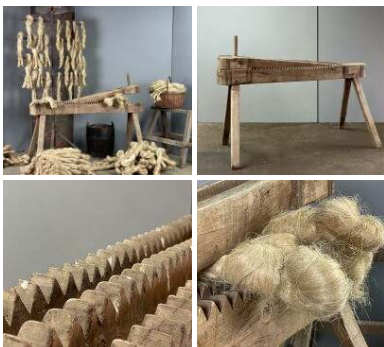

Flax Horse (x1 available) - RENTAL ONLY

Week One rental cost -

£108.00
(£90.00 + VAT)