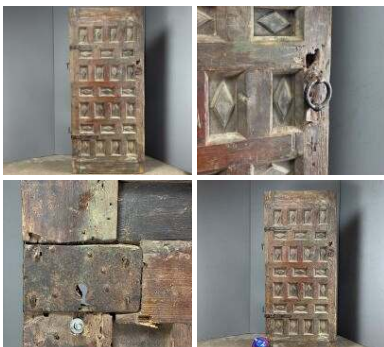

Week One rental cost -

£480.00
(£400.00 + VAT)

Diamond Panel Carved Door - RENTAL ONLY

Week One rental cost -

£156.00
(£130.00 + VAT)

Arched Wooden Door with Studs - RENTAL ONLY

Week One rental cost -

£60.00
(£50.00 + VAT)