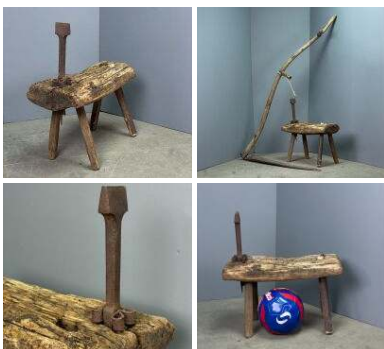

Scythe Sharpening Bench - RENTAL ONLY

Week One rental cost (each) -

£60.00
(£50.00 + VAT)