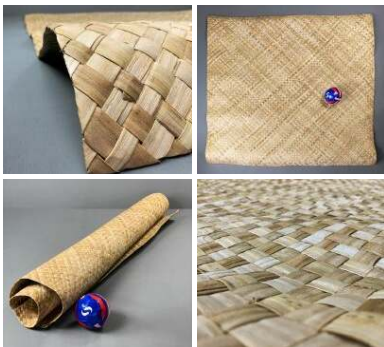

Rush Woven Mat/Screen/Panel, hand woven lattice 2 m x 2 m

This lightweight yet strong matting is woven from rush which gives a checkerboard finish.

£156.00
(£130.00 + VAT)