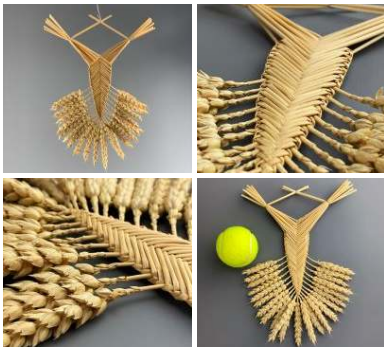

Corn Doll. Welsh Border Fan approx. 30 cm by 15 cm. Grown and hand made in the UK

A beautifully hand crafted corn dolly created by a genuine cottage industry in England.

£30.24
(£25.20 + VAT)