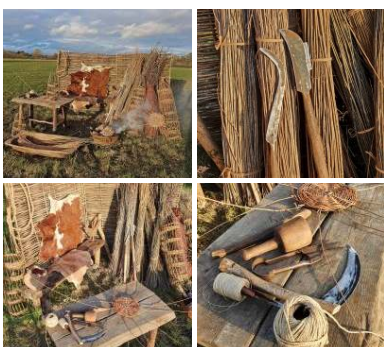

Willow Weavers Workshop - RENTAL ONLY

£420.00
(£350.00 + VAT)

Week One Rental -