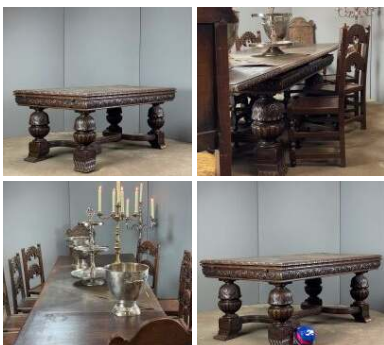

Carved Oak Draw-Leaf Table - RENTAL ONLY

Week One rental cost -

£300.00
(£250.00 + VAT)