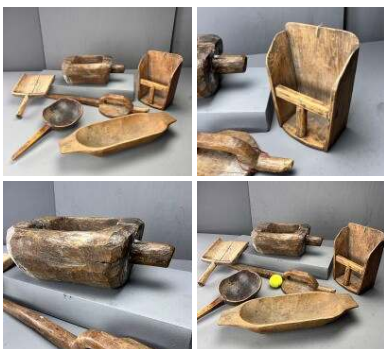

Wooden Implements (set) - RENTAL ONLY

Week One rental cost (6 items) -

£60.00
(£50.00 + VAT)