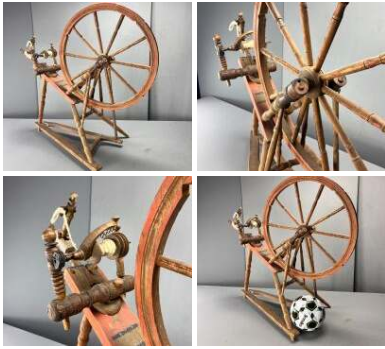

Spinning Wheel - RENTAL ONLY

Week One rental cost -

£108.00
(£90.00 + VAT)