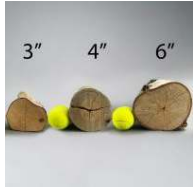

£66.00  
(£55.00 + VAT)

Cooks Basket, approx. 40cm by 30 cm by 30 cm with handle. Natural, hand woven in the UK, willow basket

£102.00  
(£85.00 + VAT)

Organic Woven Willow Form, hand woven willow grown and crafted in the UK

FROM  
£43.20  
(£36.00 + VAT)

STYLE OPTIONS

- > Leaf Small
- > Leaf Bowl
- > Leaf Platter

**Rustic Round Poles, Stripped of Bark. Various Diameters Available. 3.6 m length. Grown & logged in the UK**

FROM  
**£48.00**  
(£40.00 + VAT)

Custom lengths and diameters available.

**DIAMETER OPTIONS**

- > Small - 2 ½" – 3 ½"
- > Medium - 3 ½" – 4 ½"
- > Large - 4 ½" – 6 ½"

**Fern Black/Dark Green, 6 pack, approx. 55 cm length, preserved fronds**