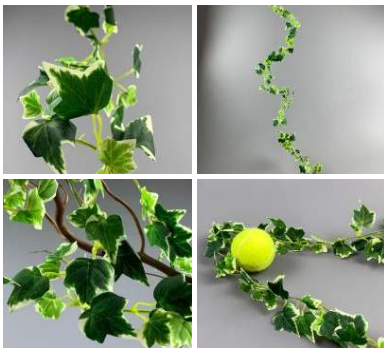

The acorn, or oaknut, is the nut of the oaks and their close relatives .

**£17.70**  
(£14.75 + VAT)

**Mistletoe Frosted Sprig, 20 cm artificial leaves and berries**

**£3.60**  
(£3.00 + VAT)

Nothing evokes the onset of Christmas more than hanging mistletoe. Sold per stem. Approx. 20cm.

**Ivy Garland, 185cm long, artificial leaves with poseable stem**

**£8.10**  
(£6.75 + VAT)

High quality, realistic leaves on pliable string.

**Ivy Garland Variegated Leaf, 185cm long, artificial with poseable stem**

**£8.10**  
(£6.75 + VAT)

High quality, realistic leaves on pliable string.

**Holly sprig, 92 cm of artificial berries & leaves, poseable stem**

**£4.32**  
(£3.60 + VAT)

High quality, realistic artificial berries and leaves on pliable a wire stem.

**Hop Vine, Natural, 3m long with leaves and  
flowers, natural dried, indigenous product.  
Grown in UK**

Traditionally, garlands of hops were hung fresh every  
year for good luck in the pubs and farmhouses...