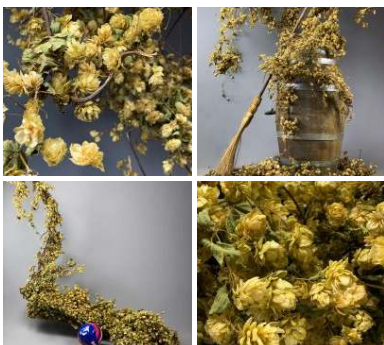

**£31.20**  
(£26.00 + VAT)

**Lichen Branches, per crate approx. 30 - 40  
pieces, 10 - 15cm long and gnarly, natural dried  
floral deco**

Great for interesting shape and textures- put them in  
Vases/Baskets or hanging for Market Stalls...

**£40.80**  
(£34.00 + VAT)

**Hypericum Berries, cream 72 cm, artificial  
foliage, posable stems**

High quality, realistic artificial berries and leaves on  
pliable a wire stem.

**£2.16**  
(£1.80 + VAT)