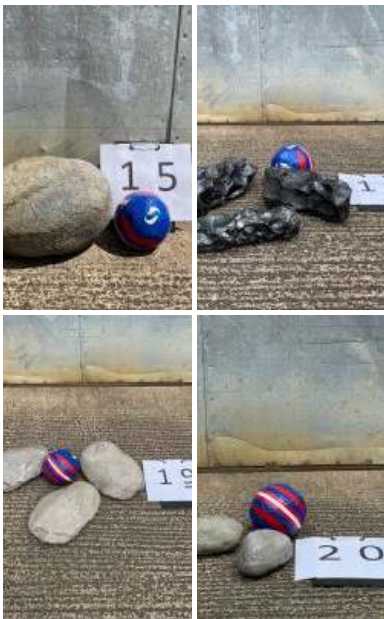

Faux Small Rocks/ Stones. Light Weight and Easily Movable. Range of sizes - RENTAL ONLY

Week One Rental (each) -

FROM
£38.40
(£32.00 + VAT)

SIZE OPTIONS

- > Small Rock/ Stone 15
- > Small Rock/ Stone 18
- > Small Rock/ Stone 19
- > Small Rock/ Stone 20
- > Small Rock/ Stone 21
- > Small Rock/ Stone 22
- > Small Rock/ Stone 23
- > Small Rock/ Stone 24
- > Small Rock/ Stone 25