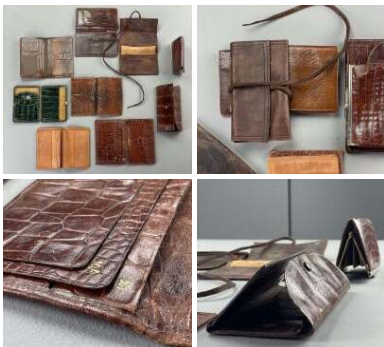

Gentlemans Wallets (x9 available) - RENTAL ONLY

£7.20
(£6.00 + VAT)

Week One rental cost -