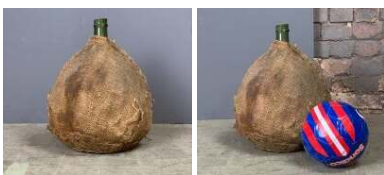

£30.00
(£25.00 + VAT)

Merchants Bags (6 available) - RENTAL ONLY

Week One rental cost (per bag) -

£13.20
(£11.00 + VAT)

Rusted Genial Lucifer Bicycle - RENTAL ONLY

Week One rental cost -

£60.00
(£50.00 + VAT)