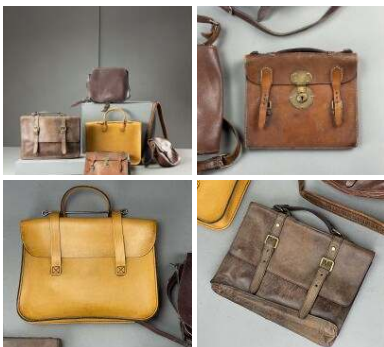

Week One Rental (each) -

£9.60
(£8.00 + VAT)

Handbags (x2 available) - RENTAL ONLY

Week One rental cost each -

£7.20
(£6.00 + VAT)

Leather Satchel Selection (x5 available) - RENTAL ONLY

Week One rental cost each -