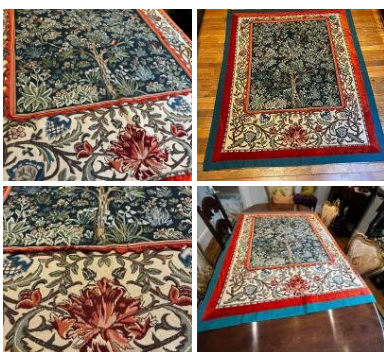

Table Runners/ Alter-Cloths in Various Colours, Sizes and Designs - RENTAL ONLY

Week One rental cost -

FROM
£18.00
(£15.00 + VAT)

DESIGN / STYLE OPTIONS

- > Gold Floral on Gray Pink Pinwheel Boarder
- > Mint Floral on Cream Purple Trim
- > Floral Embroidered on blue Gold and Blue Bobble
- > Cream Floral on Lemon Green and Pink Trim
- > Floral Purple Flock on Purple with Blue Trim and Fringe
- > Floral Purple Flock with Blue Trim & Orange Bobbles
- > Gold Floral on Red/Purple Pattern Red Trim with Bobbles
- > Gold Floral on Red/Purple Purple Trim with Bobbles
- > Purple with green/blue embroidery and end trim

Tablecloths in Various Sizes and Designs - RENTAL ONLY

Week One rental cost -

FROM
£48.00
(£40.00 + VAT)

DESIGN / STYLE OPTIONS

- > Gold Floral
- > Vintage Gold Diamonds
- > Oval Red & Blue Floral

William Morris Tapestry 160cm (5'3") Tall by 130cm (4'3") Wide - RENTAL ONLY