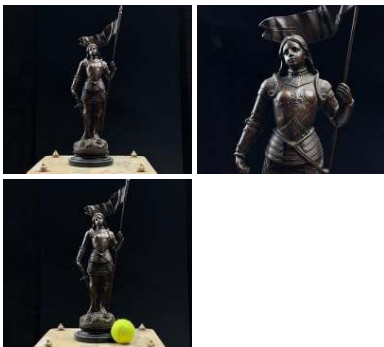

Warrior Statue - RENTAL ONLY

Week One rental cost (EACH) -

£24.00
(£20.00 + VAT)