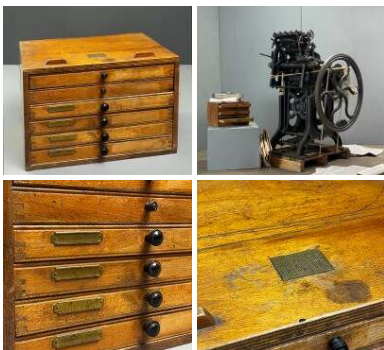

Letter Press Type Case - RENTAL ONLY

Week One rental cost -

£114.00
(£95.00 + VAT)