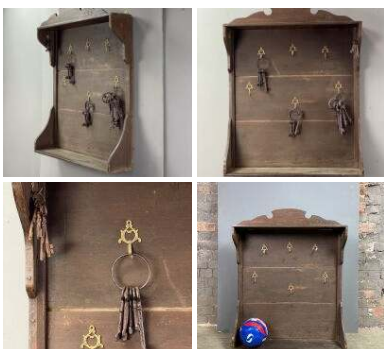

£60.00
(£50.00 + VAT)

Week One rental cost -

Victorian Display Shelf - RENTAL ONLY

£60.00
(£50.00 + VAT)

Week One rental cost -

Period Wall Hanging Rack - RENTAL ONLY

£42.00
(£35.00 + VAT)

Week One rental cost -

Our traditional brooms are still handmade in the old fashioned way from 'broom'.

FROM
£9.60
(£8.00 + VAT)

SIZE OPTIONS

- > Hand Broom
- > Interior Broom
- > Exterior Broom

Rustic Storage/ Tool Box - RENTAL ONLY