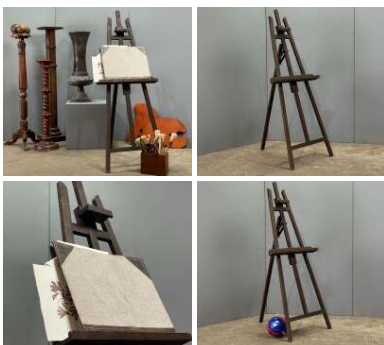

Adjustable Easel - RENTAL ONLY

Week One rental cost -

£60.00
(£50.00 + VAT)