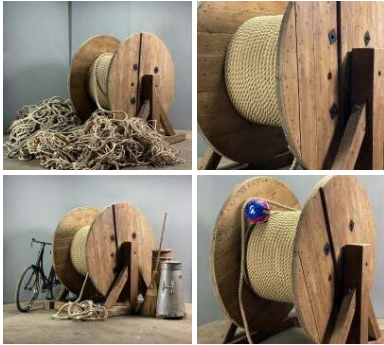

Wooden Rope Spool - RENTAL ONLY

Week One Rental -

£108.00
(£90.00 + VAT)