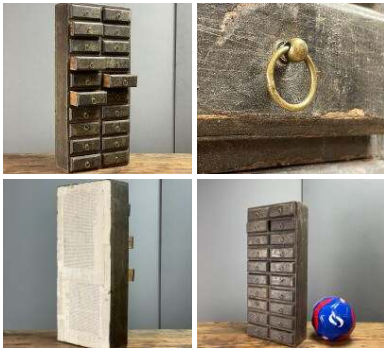

Antique Multi Drawer Unit - RENTAL ONLY

Week One rental cost -

£36.00
(£30.00 + VAT)