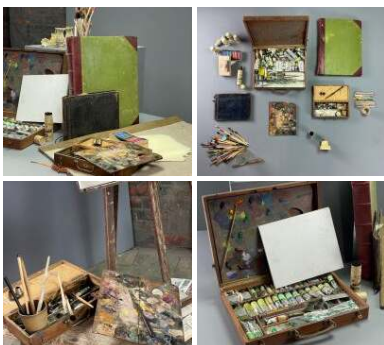

Artist Studio Set - RENTAL ONLY

Week One rental cost (set) -

£60.00
(£50.00 + VAT)