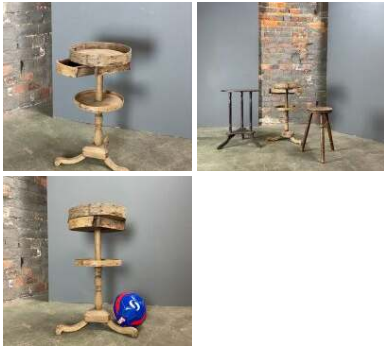

Crafting Table - RENTAL ONLY

Week One rental cost -

£60.00
(£50.00 + VAT)