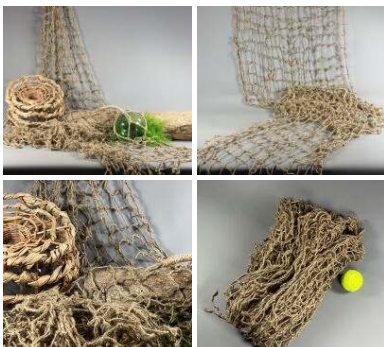

Natural Jute Rope Netting. Approx. 1m wide x 5m long

Great for a harbour/ fishing scene.

£19.20
(£16.00 + VAT)