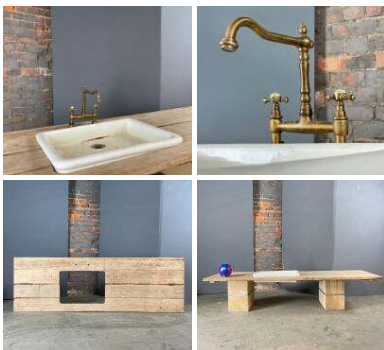

Rustic Wooden Counter with Ceramic Sink - RENTAL ONLY

Week One rental cost -

£180.00
(£150.00 + VAT)