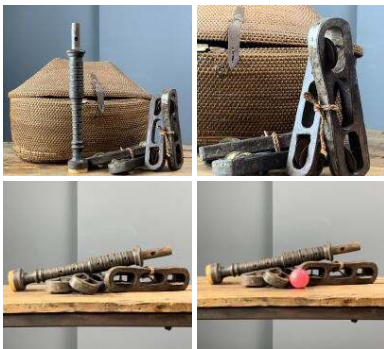

Simple Kitchen Dresser - RENTAL ONLY

£60.00
(£50.00 + VAT)

Week One rental cost -

Aged Multi Drawer Shelving Unit - RENTAL ONLY

£36.00
(£30.00 + VAT)

Week One rental cost -

Snake Charmers Musical Instruments and Basket - RENTAL ONLY