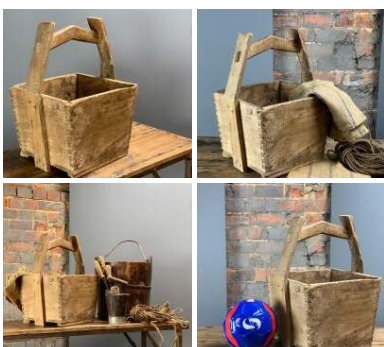

£60.00
(£50.00 + VAT)

Week One rental cost -

Victorian Display Shelf - RENTAL ONLY

£60.00
(£50.00 + VAT)

Week One rental cost -

Period Wall Hanging Rack - RENTAL ONLY

£42.00
(£35.00 + VAT)

Week One rental cost -

Old Wooden Square Bucket - RENTAL ONLY

£22.80
(£19.00 + VAT)

Week One rental cost -

Antique Wooden Buckets (26 available) - RENTAL ONLY

£28.80
(£24.00 + VAT)

Week One rental cost (each) -

Aged Traditional Brooms - RENTAL ONLY

Our traditional brooms are still handmade in the old fashioned way from 'broom'.

FROM
£9.60
(£8.00 + VAT)

SIZE OPTIONS

- > Hand Broom
- > Interior Broom
- > Exterior Broom

Rustic Storage/ Tool Box - RENTAL ONLY