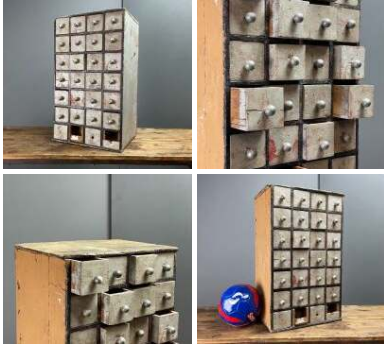

Rustic Multi Drawer Cabinet - RENTAL ONLY

Week One rental cost -

£60.00
(£50.00 + VAT)