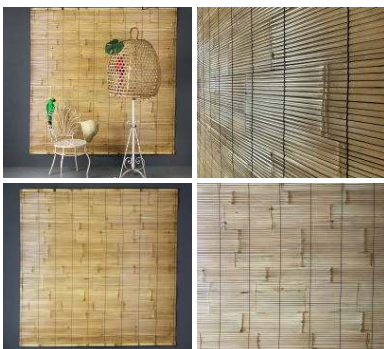

Bamboo Roller Blind/Divider, screen approx. 2 m x 2 m with cords

£114.00
(£95.00 + VAT)