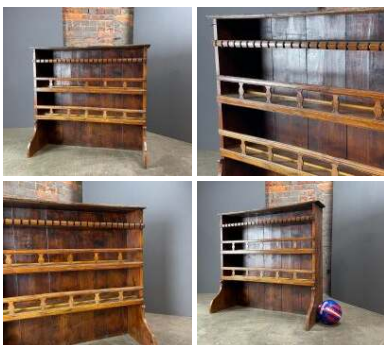

Simple Kitchen Dresser - RENTAL ONLY

£60.00
(£50.00 + VAT)

Week One rental cost -

Aged Multi Drawer Shelving Unit - RENTAL ONLY

£36.00
(£30.00 + VAT)

Week One rental cost -

Snake Charmers Musical Instruments and Basket - RENTAL ONLY