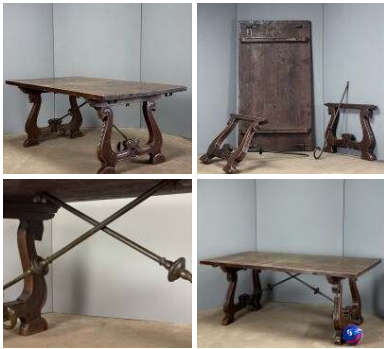

Oak Campaign Table - RENTAL ONLY

Week One rental cost -

£360.00
(£300.00 + VAT)