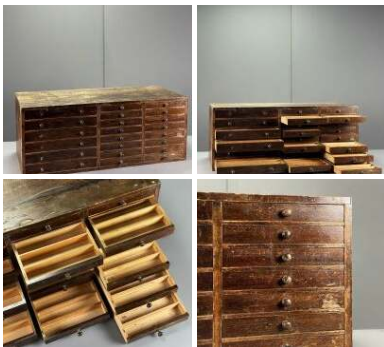

Week One rental cost -

£60.00
(£50.00 + VAT)

Painted Rustic Bench - RENTAL ONLY

Week One rental cost (each) -

£78.00
(£65.00 + VAT)

Pigeon Hole Storage - RENTAL ONLY

Week One rental cost -

£108.00
(£90.00 + VAT)

Collectors Chest of Drawers - RENTAL ONLY

Week One rental cost -

£120.00
(£100.00 + VAT)

Bureau Writing Desk - RENTAL ONLY

Week One rental cost -

£300.00
(£250.00 + VAT)

Raw Flax Hanks, 4 Options Available

Traditional ingredient for Rope and Boat making. Price per Hank -