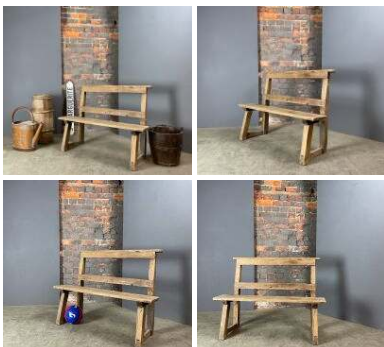

Week One rental cost -

£300.00
(£250.00 + VAT)

Antique Wooden Bench - RENTAL ONLY

Week One rental cost -

£96.00
(£80.00 + VAT)

Bamboo Pole, 25 to 140 mm diameter by 4 m long

Bamboo Poles. Ideal for the construction of beach bars, shacks etc. Strong and light weight .