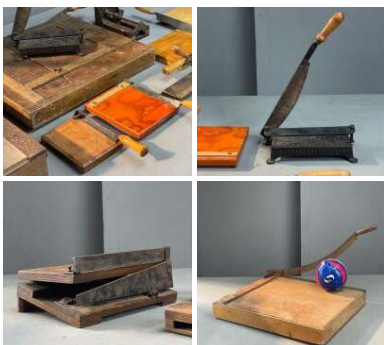

Vintage Guillotine Paper Cutters - RENTAL ONLY

Week One rental cost (Set of 12) -

£180.00
(£150.00 + VAT)