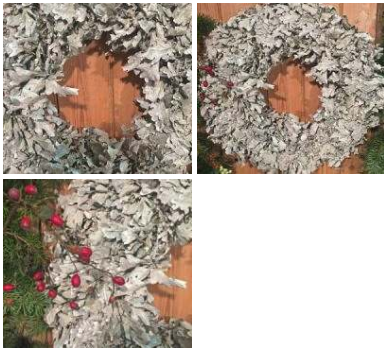

£8.10
(£6.75 + VAT)

Ivy Garland Variegated Leaf, 185cm long, artificial with poseable stem

High quality, realistic leaves on pliable string.

£8.10
(£6.75 + VAT)

Holly sprig, 92 cm of artificial berries & leaves, poseable stem

High quality, realistic artificial berries and leaves on pliable a wire stem.

£4.32
(£3.60 + VAT)

Holly Sprig Variegated, 92 cm of artificial berries & leaves

High quality, realistic artificial berries and leaves on pliable a wire stem.

£5.76
(£4.80 + VAT)

Classic, Cross Country Skis and Snow Boards - RENTAL ONLY

Week One Rental (each pair or Board) -

FROM
£14.40
(£12.00 + VAT)

STYLE OPTIONS

- > Snow Board
- > Ski

Wreath - Frosted Twig END OF LINE, WHEN IT'S GONE IT'S GONE

Natural door wreath with a dusting of snow! ...

£18.00
(£15.00 + VAT)

Wreath - Frosted Oak Leaf END OF LINE, WHEN IT'S GONE IT'S GONE

Dried natural bleached oak leaf door wreath on a straw roundel base.

£34.80
(£29.00 + VAT)