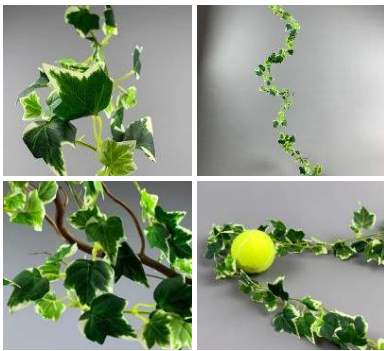

£22.80
(£19.00 + VAT)

Peony Frosted, Red, 79cm tall, artificial bloom, leaves, poseable stem

A high quality, realistic artificial blossom with leaves on pliable wire stem.

£5.64
(£4.70 + VAT)

Mistletoe Frosted Sprig, 20 cm artificial leaves and berries

Nothing evokes the onset of Christmas more than hanging mistletoe. Sold per stem. Approx. 20cm.

£3.60
(£3.00 + VAT)

Ivy Garland, 185cm long, artificial leaves with poseable stem

High quality, realistic leaves on pliable string.

£8.10
(£6.75 + VAT)

Ivy Garland Variegated Leaf, 185cm long, artificial with poseable stem

High quality, realistic leaves on pliable string.

£8.10
(£6.75 + VAT)

Holly sprig, 92 cm of artificial berries & leaves, poseable stem

High quality, realistic artificial berries and leaves on pliable a wire stem.

£4.32
(£3.60 + VAT)

Holly Sprig Variegated, 92 cm of artificial berries & leaves

High quality, realistic artificial berries and leaves on pliable a wire stem.