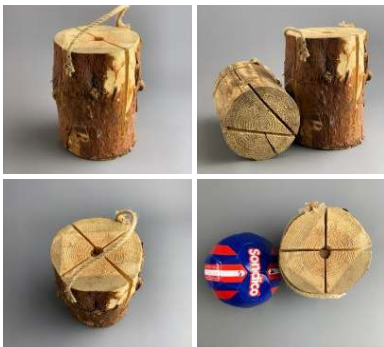

Swedish Campfire Log, approx. 18 cm tall by 25 cm diameter.

£6.00
(£5.00 + VAT)

Bird Berries Red or Orange, approx. 35 cm long by 8 cm diameter with 35 berries

COLOUR OPTIONS

- > Orange
- > RED

FROM
£4.92
(£4.10 + VAT)