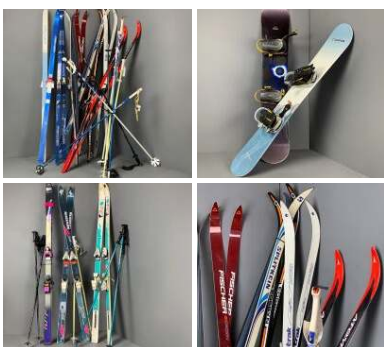

£8.10
(£6.75 + VAT)

Ivy Garland Variegated Leaf, 185cm long, artificial with poseable stem

High quality, realistic leaves on pliable string.

£8.10
(£6.75 + VAT)

Holly sprig, 92 cm of artificial berries & leaves, poseable stem

High quality, realistic artificial berries and leaves on pliable a wire stem.

£4.32
(£3.60 + VAT)

Holly Sprig Variegated, 92 cm of artificial berries & leaves

High quality, realistic artificial berries and leaves on pliable a wire stem.

£5.76
(£4.80 + VAT)

Classic, Cross Country Skis and Snow Boards - RENTAL ONLY

Week One Rental (each pair or Board) -

FROM
£14.40
(£12.00 + VAT)

STYLE OPTIONS

- > Snow Board
- > Ski

Wreath - Frosted Twig END OF LINE, WHEN IT'S GONE IT'S GONE