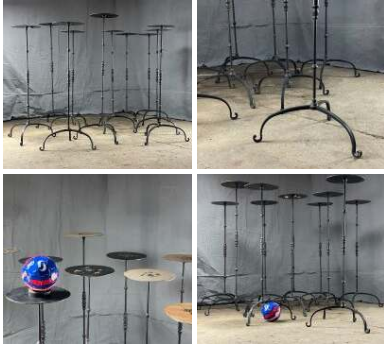

Church Flower Stand (10 available) - RENTAL ONLY

Week One rental cost (each) -

FROM
£60.00
(£50.00 + VAT)

SIZE OPTIONS

- > Tall - 153 cm high
- > Short - 138 cm high