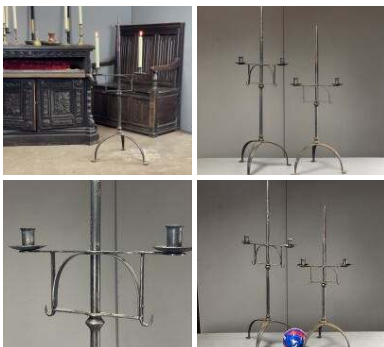

**Wrought Iron Alter Candle Stands.(pair) -
RENTAL ONLY**

Week One rental cost (pair) -

£96.00
(£80.00 + VAT)