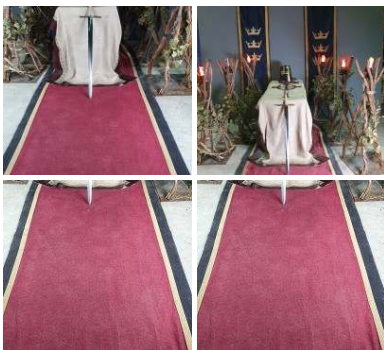

King Arthurs Royal Red Carpet - RENTAL ONLY

Week One Rental -

£54.00
(£45.00 + VAT)