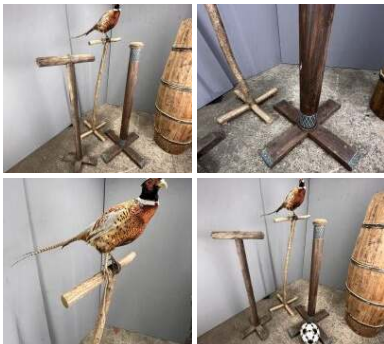

**£90.00**  
(£75.00 + VAT)

**Falcon Perch - RENTAL ONLY**

Week One rental cost -

**£42.00**  
(£35.00 + VAT)

**Ceremonial Horns - RENTAL ONLY**

Week One rental cost (Set of 12) -

**£48.00**  
(£40.00 + VAT)