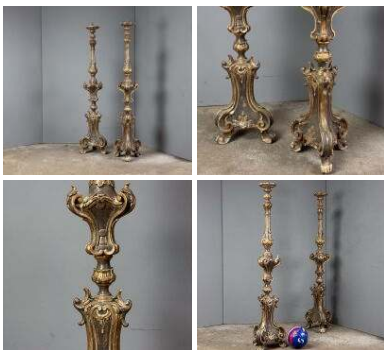

Week One rental cost -

**£60.00**  
(£50.00 + VAT)

**Timber Prison Door with Three Bar Window - RENTAL ONLY**

Week One rental cost -

**£96.00**  
(£80.00 + VAT)

**Ornate Altar Candle Sticks (pair) - RENTAL ONLY**