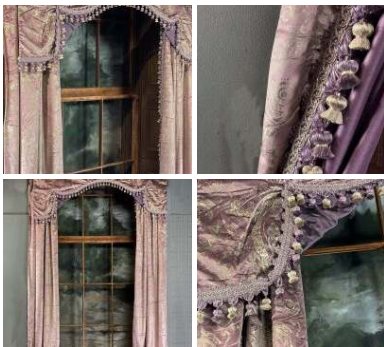

**Curtain 12, Lilac with Gold pattern, Trim, lining & Pelmets 2.3 & 2.6 m (8' & 8'6") long (2 Pairs) - RENTAL ONLY**

Week One rental cost (per Pair) -

**£96.00**  
(£80.00 + VAT)

**Curtain 9, Burgundy with dark pattern and Trim 5.7m (19') long (3 separate curtains) - RENTAL ONLY**