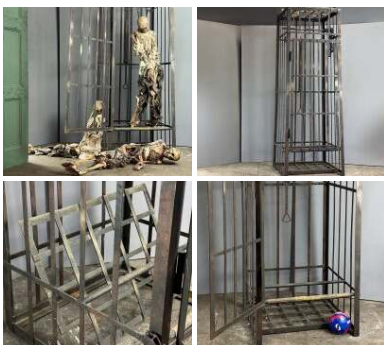

Dungeon Cage - RENTAL ONLY

Week One rental cost -

£150.00
(£125.00 + VAT)