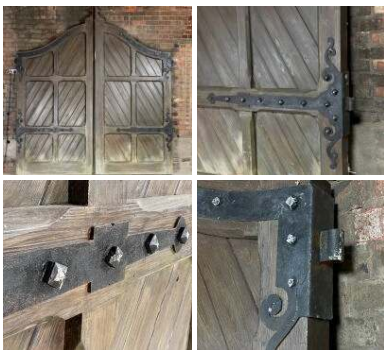

### Wooden Entrance Doors - RENTAL ONLY

Week One rental cost (pair) -

**£48.00**  
(£40.00 + VAT)