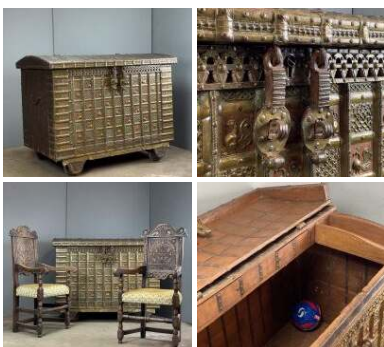

Metal Clad Rolling Strong Box - RENTAL ONLY

Week One rental cost -

£240.00
(£200.00 + VAT)