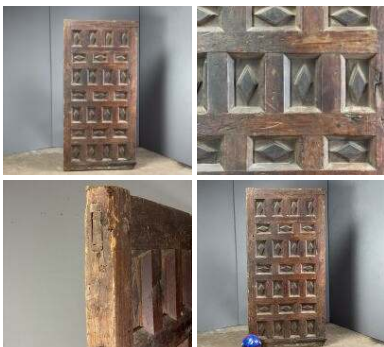

### Masonic Wooden Plinths/ Columns (x3) - RENTAL ONLY

Week One rental cost (Set of 3) -

**£114.00**  
(£95.00 + VAT)