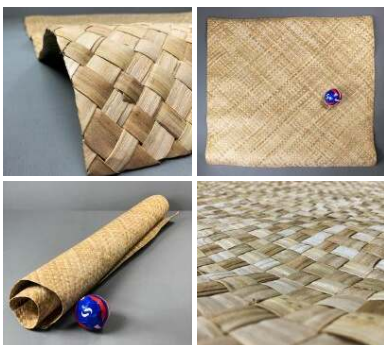

Week One rental cost -

Persian Rug 4m (13') x 2m (6'6") - RENTAL ONLY

£360.00
(£300.00 + VAT)

Week One rental cost -

Colossal Carpet Bags (2 available) - RENTAL ONLY

£114.00
(£95.00 + VAT)

Week One rental cost (each) -

Rush Woven Mat/Screen/Panel, hand woven lattice 2 m x 2 m

£156.00
(£130.00 + VAT)

This lightweight yet strong matting is woven from rush which gives a checkerboard finish.

Cushion Set - RENTAL ONLY

Week One rental cost (Set of 9) -