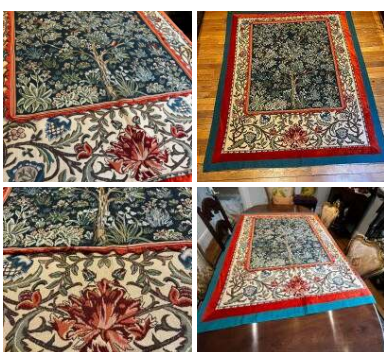

Soft Furnishings, Carpet, Curtains, Cushions

Decorative Table Place Mats x 5 - RENTAL ONLY

Week One rental cost -

FROM
£72.00
(£60.00 + VAT)

TABLE MAT OPTIONS

- > Mint Floral on Cream with Red Tassel Trim
- > Lemon Floral on Grey with Grey Trim and Purple Pinwheels
- > Gold Floral on Red/Purple Pattern with Purple Trim with Bobbles
- > Floral Embroidered on blue with Gold and Rose Flower Trim
- > Grey Floral on Lemon with Purple Pinwheel Trim

Table Runners/ Alter-Cloths in Various Colours, Sizes and Designs - RENTAL ONLY

Week One rental cost -

FROM
£18.00
(£15.00 + VAT)

DESIGN / STYLE OPTIONS

- > Gold Floral on Gray Pink Pinwheel Boarder
- > Mint Floral on Cream Purple Trim
- > Floral Embroidered on blue Gold and Blue Bobble
- > Cream Floral on Lemon Green and Pink Trim
- > Floral Purple Flock on Purple with Blue Trim and Fringe
- > Floral Purple Flock with Blue Trim & Orange Bobbles
- > Gold Floral on Red/Purple Pattern Red Trim with Bobbles
- > Gold Floral on Red/Purple Purple Trim with Bobbles
- > Purple with green/blue embroidery and end trim

Tablecloths in Various Sizes and Designs - RENTAL ONLY

Week One rental cost -

FROM
£48.00
(£40.00 + VAT)

DESIGN / STYLE OPTIONS

- > Gold Floral
- > Vintage Gold Diamonds
- > Oval Red & Blue Floral

William Morris Tapestry 160cm (5'3") Tall by 130cm (4'3") Wide - RENTAL ONLY