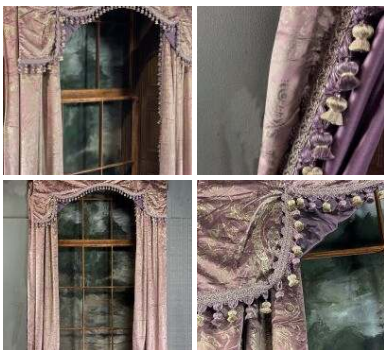

Curtain 11, Lilac with Silver Pattern & Purple lining 2.8 m (9') long (3 Pairs) - RENTAL ONLY

Week One rental cost (per Pair) -

£96.00
(£80.00 + VAT)

Curtain 12, Lilac with Gold pattern, Trim, lining & Pelmets 2.3 & 2.6 m (8' & 8'6") long (2 Pairs) - RENTAL ONLY