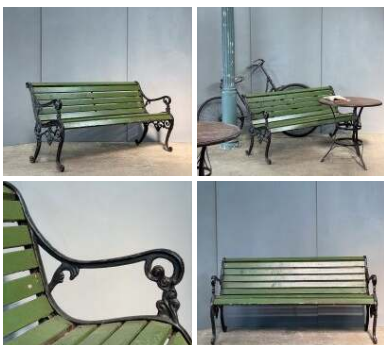

### Ornate Gilt Mirror - RENTAL ONLY

Week One rental cost -

**£144.00**  
(£120.00 + VAT)