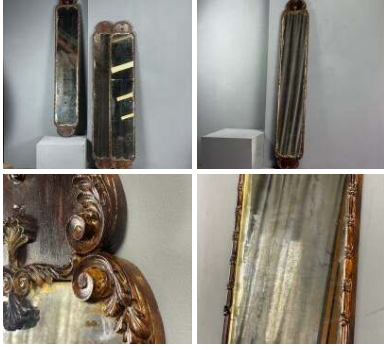

**£42.00**  
(£35.00 + VAT)

Week One rental cost -

**Architectural Square Columns (6 available) - RENTAL ONLY**

**£60.00**  
(£50.00 + VAT)

Week One rental cost (per Column) -

**Narrow Wall Mirror (x3 available) - RENTAL ONLY**