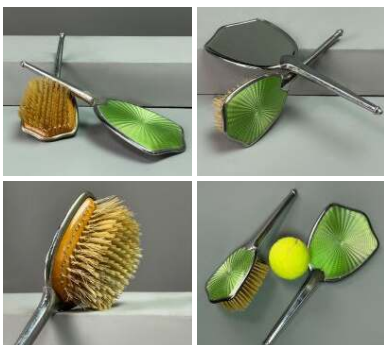

Vintage Vanity Set - RENTAL ONLY

£18.00
(£15.00 + VAT)

Week One rental cost -