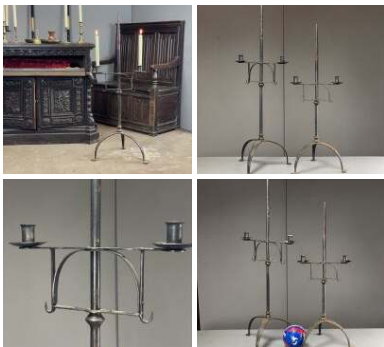

Wrought Iron Alter Candle Stands.(pair) - RENTAL ONLY

Week One rental cost (pair) -

£96.00
(£80.00 + VAT)