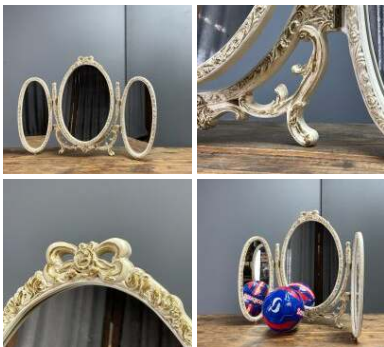

Ornate Dressing Table Mirror - RENTAL ONLY

Week One rental cost -

£60.00
(£50.00 + VAT)