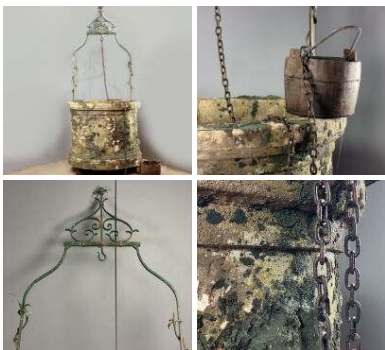

**£78.00**  
(£65.00 + VAT)

**Covered Garden Seat - RENTAL ONLY**

Week One rental cost -

**£96.00**  
(£80.00 + VAT)

**Baluster Pillars (4 available) - RENTAL ONLY**

Week One rental cost (per Column) -

**£60.00**  
(£50.00 + VAT)