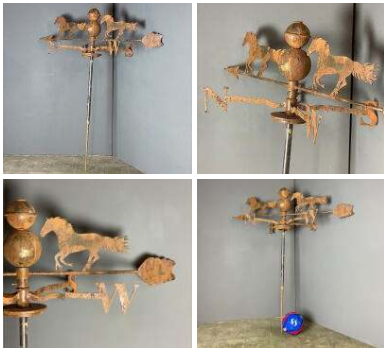

### Rustic Caged Lanterns - RENTAL ONLY

Week One rental cost -

**£18.00**  
(£15.00 + VAT)