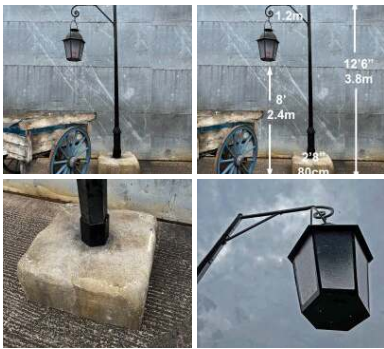

1800's Street Lamps 4 m high (5 available) - RENTAL ONLY

£300.00
(£250.00 + VAT)

Week One rental cost (each) -