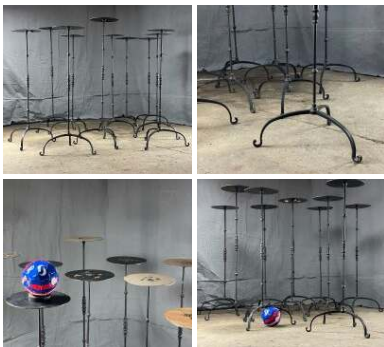

Week One rental cost (1 item) -

**£30.00**  
(£25.00 + VAT)

**Freestanding Table Mirror - RENTAL ONLY**

Week One rental cost -

**£12.00**  
(£10.00 + VAT)

**Church Flower Stand (10 available) - RENTAL ONLY**