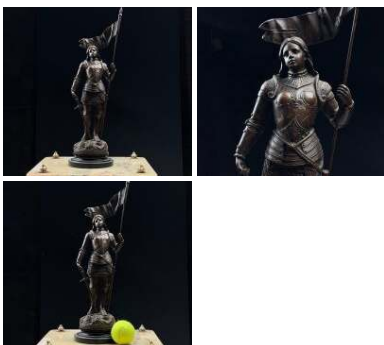

Warrior Statue - RENTAL ONLY

Week One rental cost (EACH) -

£24.00
(£20.00 + VAT)