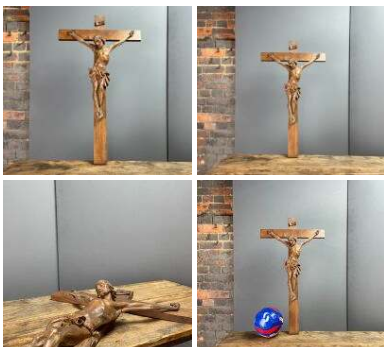

Week One rental cost -

**£60.00**  
(£50.00 + VAT)

**Ornate Dressing Table Mirror - RENTAL ONLY**

Week One rental cost -

**£60.00**  
(£50.00 + VAT)

**Wooden Crucifix - RENTAL ONLY**

Week One rental cost -

**£60.00**  
(£50.00 + VAT)