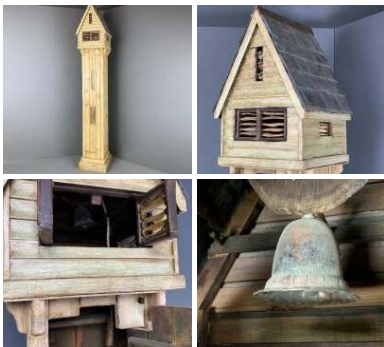

Grandfather Bone Clock - RENTAL ONLY

Week One rental cost -

£120.00
(£100.00 + VAT)