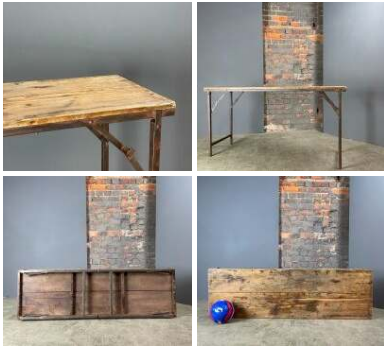

FROM
£9.60
(£8.00 + VAT)

SIZE OPTIONS

- > Hand Broom
- > Interior Broom
- > Exterior Broom

Vintage Woodworking Tool - RENTAL ONLY

£60.00
(£50.00 + VAT)

Week One rental cost -

Rustic Foldable Table/ Bar - RENTAL ONLY