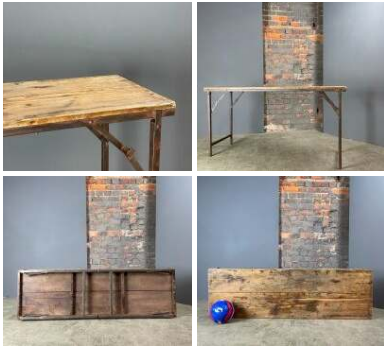

Rustic Foldable Table/ Bar - RENTAL ONLY

Week One rental cost -

£60.00
(£50.00 + VAT)