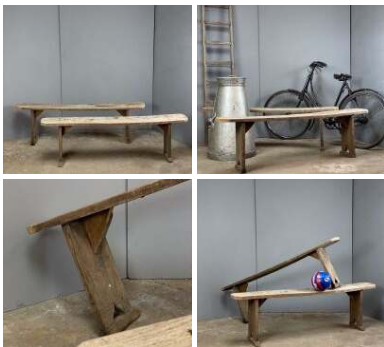

Simple Wooden Benches - RENTAL ONLY

Week One rental cost (pair) -

£96.00
(£80.00 + VAT)