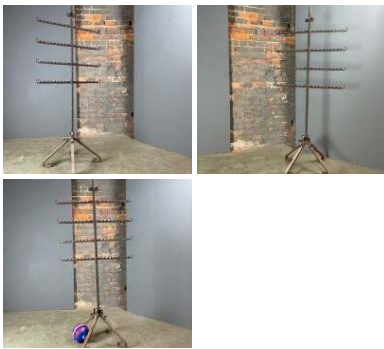

Medieval Blacksmith Made Stand - RENTAL ONLY

Week One rental cost -

£300.00
(£250.00 + VAT)