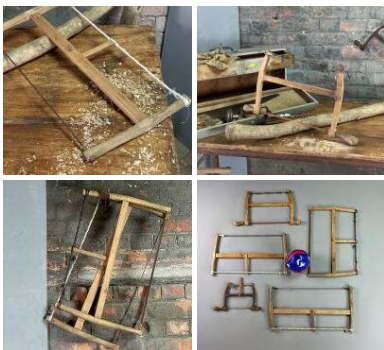

Bow Saws (6 available) - RENTAL ONLY

£8.40
(£7.00 + VAT)

Week One rental cost (each) -