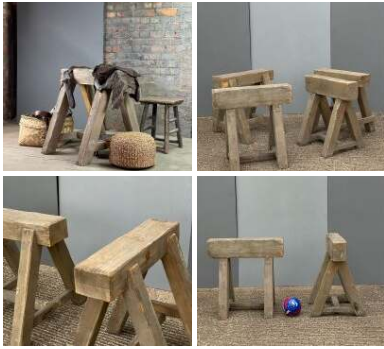

Wooden Trestle Bench Blocks (27 available) - RENTAL ONLY

Week One rental cost (each) -

£30.00
(£25.00 + VAT)

Wooden Flask - Small (12 available) - RENTAL ONLY

Week One rental cost (each) -

£21.60
(£18.00 + VAT)