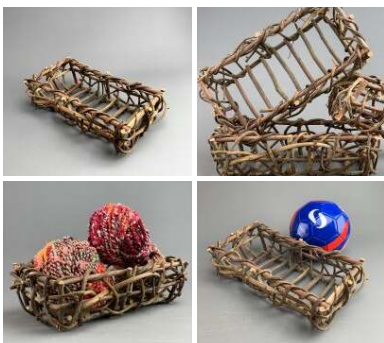

### Strip-Wooden Fruit Baskets with Curved Ends (12 available) - RENTAL ONLY

Week One rental (each) -

**£18.00**  
(£15.00 + VAT)