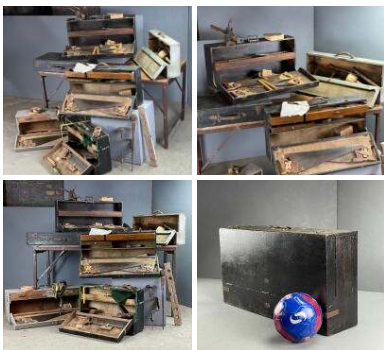

**Folding Vintage Workbench - RENTAL ONLY**

Week One rental cost -

**£60.00**  
(£50.00 + VAT)

**Baronial Mounted Antler Collection - RENTAL ONLY**

Week One rental cost (Package) -

**£66.00**  
(£55.00 + VAT)