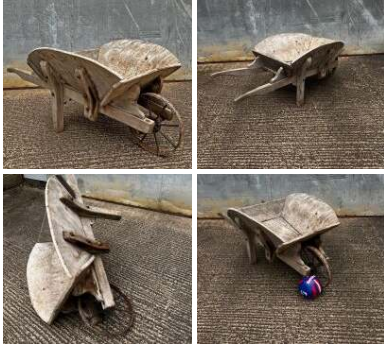

Siege Ladders, 12 feet long (17 available) - RENTAL ONLY

Week One rental cost (Per Ladder) -

£60.00
(£50.00 + VAT)

Painted Hand Cart (1 available) - RENTAL ONLY

Week One Rental (each) -

£114.00
(£95.00 + VAT)

Gardeners Barrow (1 available) - RENTAL ONLY

£66.00
(£55.00 + VAT)

Week One Rental (each) -

Navies Barrow (8 available) - RENTAL ONLY

£54.00
(£45.00 + VAT)

Week One Rental (each) -

Sturdy Market Traders/ Merchants Barrow (2 available) - RENTAL ONLY