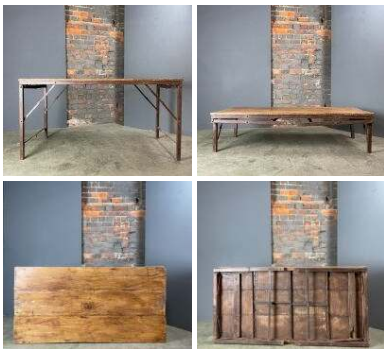

Rustic Foldable Table - RENTAL ONLY

Week One rental cost -

£60.00
(£50.00 + VAT)