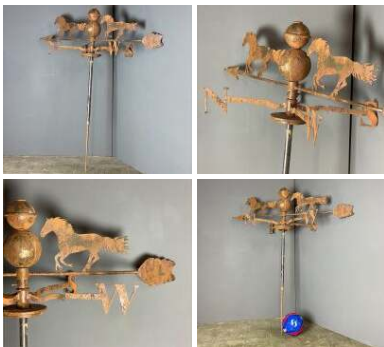

Rusted Weather Vane - RENTAL ONLY

£96.00
(£80.00 + VAT)

Week One rental cost -