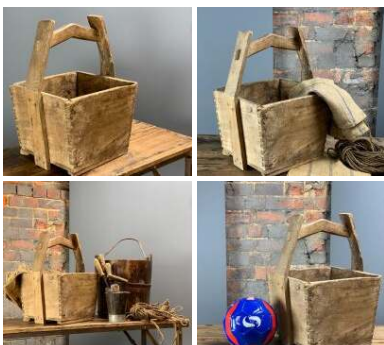

Week One rental cost (Pair) -

£36.00
(£30.00 + VAT)

Traditional Wooden Rake - RENTAL ONLY

Week One rental cost (each) -

£24.00
(£20.00 + VAT)

Rustic Fish Traps and Lobster Pot - RENTAL ONLY

Week One rental cost (3 Baskets) -

£66.00
(£55.00 + VAT)

Old Wooden Square Bucket - RENTAL ONLY

Week One rental cost -

£22.80
(£19.00 + VAT)

Antique Wooden Buckets (26 available) - RENTAL ONLY

£28.80
(£24.00 + VAT)

Week One rental cost (each) -