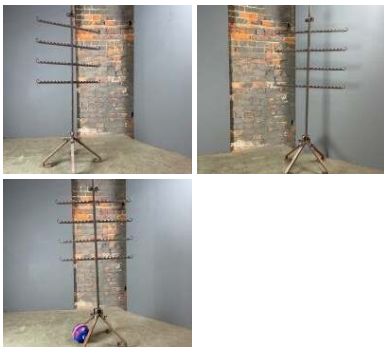

Medieval Blacksmith Made Stand - RENTAL ONLY

Week One rental cost -

£300.00
(£250.00 + VAT)