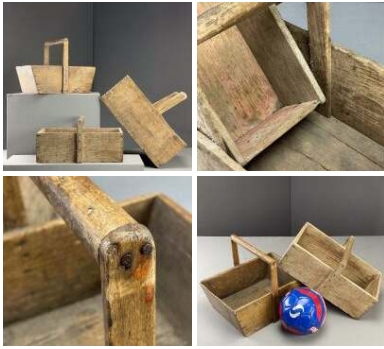

Week One rental cost -

**£9.60**  
(£8.00 + VAT)

**Wooden Carry Basket (5 available) - RENTAL ONLY**

Week One rental cost (each) -

**£14.40**  
(£12.00 + VAT)

**Worn Wooden Trug (3 available) - RENTAL ONLY**