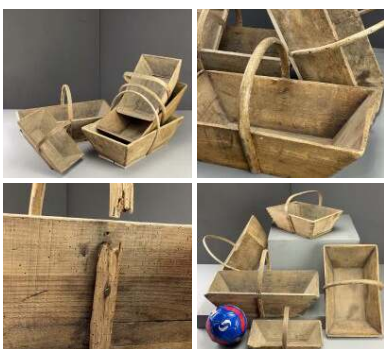

Wooden Carry Basket (5 available) - RENTAL ONLY

Week One rental cost (each) -

£14.40
(£12.00 + VAT)