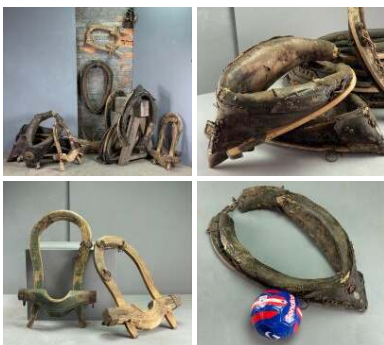

Working Horse and Donkey Collars - RENTAL ONLY

FROM
£42.00
(£35.00 + VAT)

Week One rental cost (each) -

STYLE OPTIONS

- > Wood and Metal Collar
- > Leather Horse Collar