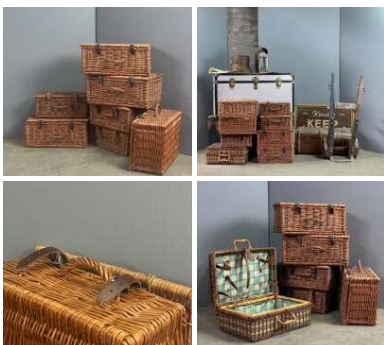

Wicker Hamper (8 available) - RENTAL ONLY

Week One rental cost (each) -

£21.60
(£18.00 + VAT)