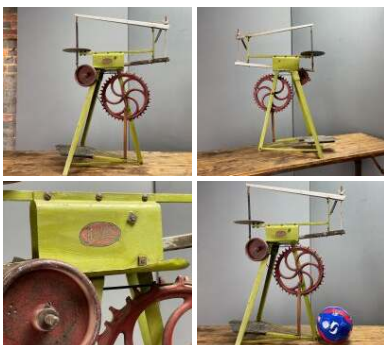

Week One rental cost -

**Aged Traditional Brooms - RENTAL ONLY**

Our traditional brooms are still handmade in the old fashioned way from 'broom'.

FROM  
**£9.60**  
(£8.00 + VAT)

**SIZE OPTIONS**

- > Hand Broom
- > Interior Broom
- > Exterior Broom