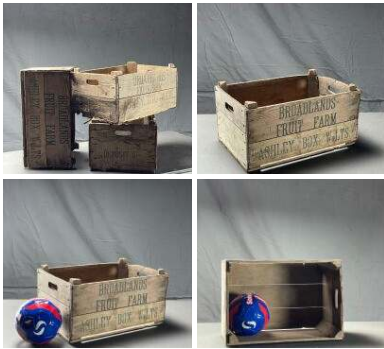

Fruit Farm Crates (Set of 3) - RENTAL ONLY

Week One rental cost (3 items) -

£60.00
(£50.00 + VAT)