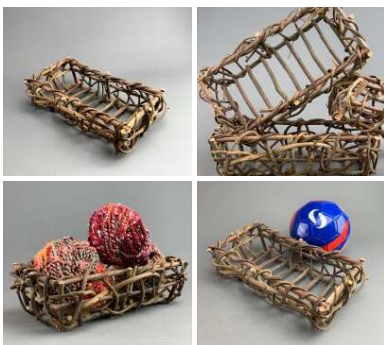

Week One rental cost (each) -

£13.20
(£11.00 + VAT)

Strip-Wooden Fruit Baskets with Curved Ends (12 available) - RENTAL ONLY

Week One rental (each) -

£18.00
(£15.00 + VAT)

Vine Basket - RENTAL ONLY

Rental Week one (each) -