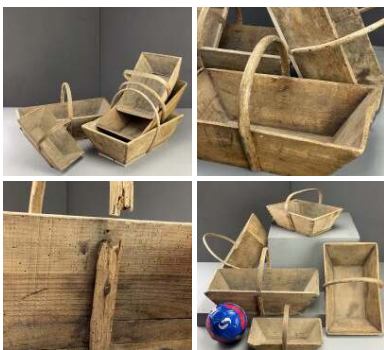

Wooden Carry Basket (5 available) - RENTAL ONLY

Week One rental cost (each) -

£14.40
(£12.00 + VAT)

Worn Wooden Trug (3 available) - RENTAL ONLY

£14.40
(£12.00 + VAT)

Week One rental cost (each) -

Wooden Drying Racks (8 available) - RENTAL ONLY