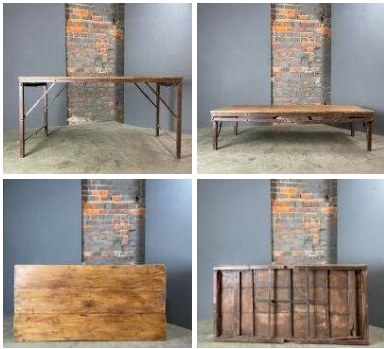

Rustic Foldable Table - RENTAL ONLY

Week One rental cost -

£60.00
(£50.00 + VAT)