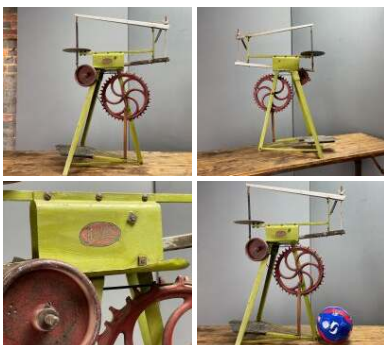

FROM
£9.60
(£8.00 + VAT)

SIZE OPTIONS

- > Hand Broom
- > Interior Broom
- > Exterior Broom

Vintage Woodworking Tool - RENTAL ONLY

£60.00
(£50.00 + VAT)

Week One rental cost -

Rustic Foldable Table/ Bar - RENTAL ONLY