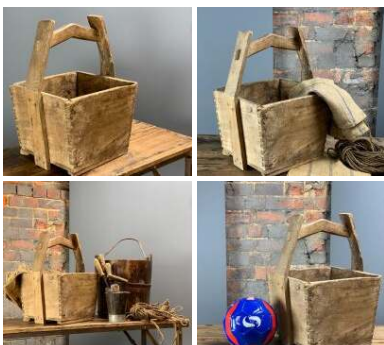

Week One rental cost (3 Baskets) -

**£66.00**  
(£55.00 + VAT)

**Old Wooden Square Bucket - RENTAL ONLY**

Week One rental cost -

**£22.80**  
(£19.00 + VAT)

**Antique Wooden Buckets (26 available) - RENTAL ONLY**