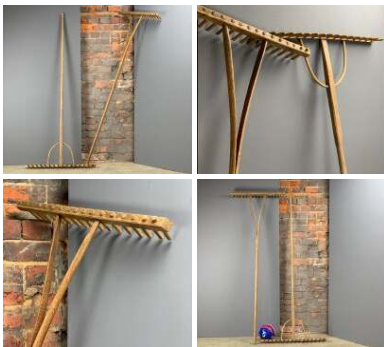

Traditional Wooden Rake - RENTAL ONLY

Week One rental cost (each) -

£24.00
(£20.00 + VAT)