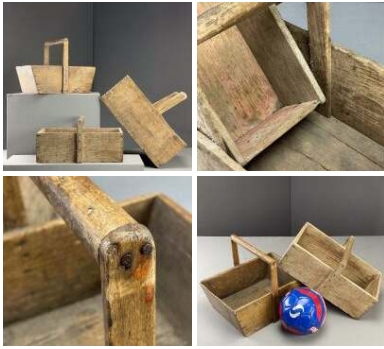

Worn Wooden Trug (3 available) - RENTAL ONLY

£14.40
(£12.00 + VAT)

Week One rental cost (each) -