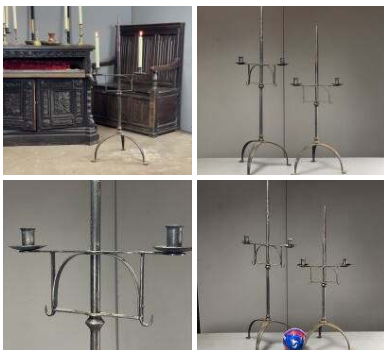

**Antique Carved Oak Box Settle - RENTAL ONLY**

**£420.00**  
(£350.00 + VAT)

Week One rental cost -

**Antique Carved sideboard on Pillars - RENTAL ONLY**

**£420.00**  
(£350.00 + VAT)

Week One rental cost -