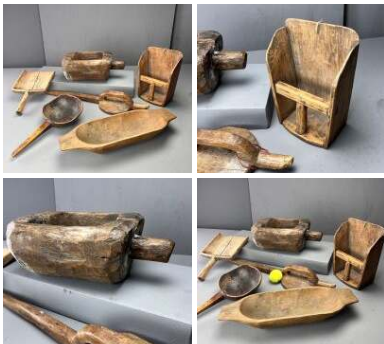

Medieval life

Wrought Iron Chandelier - RENTAL ONLY

Week One rental cost -

£60.00
(£50.00 + VAT)

Wrought Iron Hanging candle Lamp - RENTAL ONLY

Week One rental cost (each) -

£30.00
(£25.00 + VAT)

Wooden Implements (set) - RENTAL ONLY