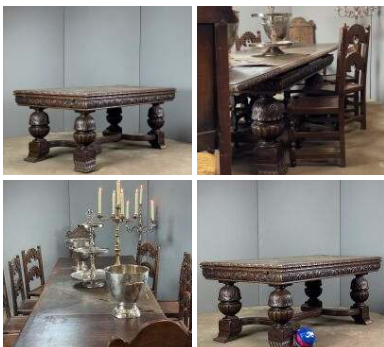

£30.00
(£25.00 + VAT)

Giant Half Whiskey Barrel - RENTAL ONLY

Rental, Week one (per Barrel)-

£90.00
(£75.00 + VAT)

Wooden Hoist - RENTAL ONLY

Week One Rental -

£420.00
(£350.00 + VAT)

Carved Oak Draw-Leaf Table - RENTAL ONLY