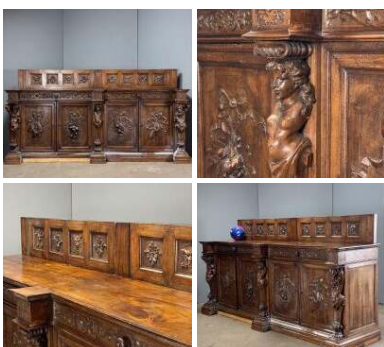

Heavily Carved Sideboard with Figures - RENTAL ONLY

Week One rental cost -

£540.00
(£450.00 + VAT)