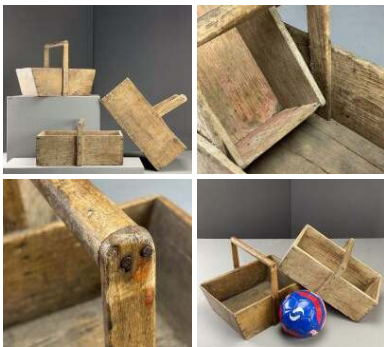

Worn Wooden Trug (3 available) - RENTAL ONLY

£14.40
(£12.00 + VAT)

Week One rental cost (each) -