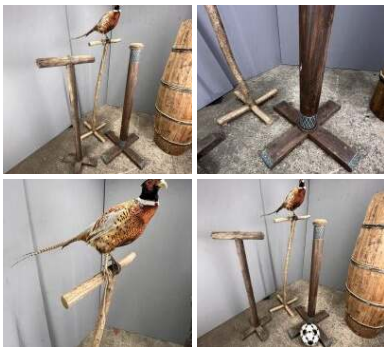

Falcon Perch - RENTAL ONLY

Week One rental cost -

£42.00
(£35.00 + VAT)