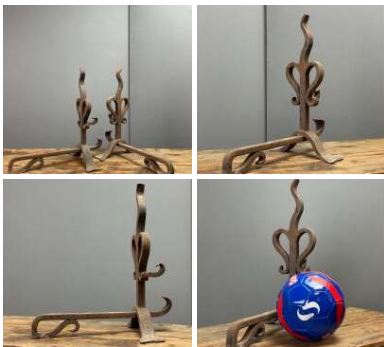

Cast Iron Fire Dogs - RENTAL ONLY

Week One rental cost (pair) -

£60.00
(£50.00 + VAT)