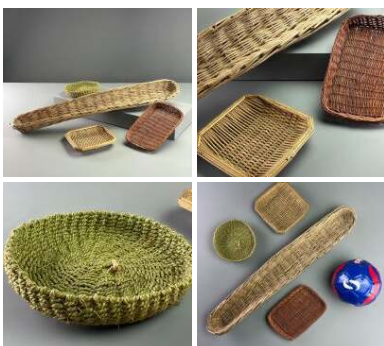

Wooden Rope Spool - RENTAL ONLY

Week One Rental -

£108.00
(£90.00 + VAT)

Large Wooden Flasks (x30 available) - RENTAL ONLY

Week One rental cost (each) -

£24.00
(£20.00 + VAT)

Vintage Woven Smalls - RENTAL ONLY