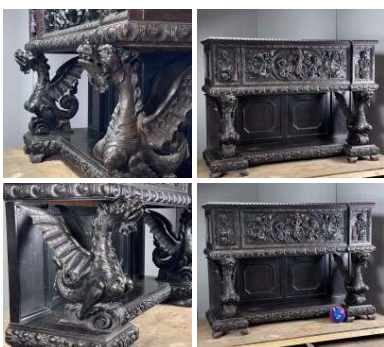

Ornate Altar Candle Sticks (pair) - RENTAL ONLY

£72.00
(£60.00 + VAT)

Week One rental cost (pair) -

Copper Cauldrons/ Pan Set (Set of 3) - RENTAL ONLY

£36.00
(£30.00 + VAT)

Week One rental cost (set) -

Antique Dragon Chest/ Sideboard - RENTAL ONLY