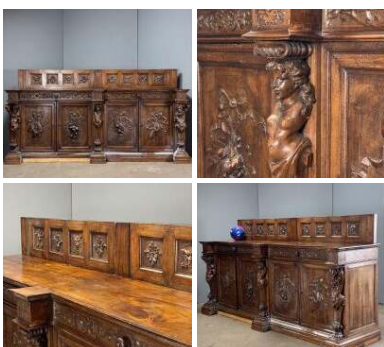

### Carved Oak Draw-Leaf Table - RENTAL ONLY

Week One rental cost -

**£300.00**  
(£250.00 + VAT)