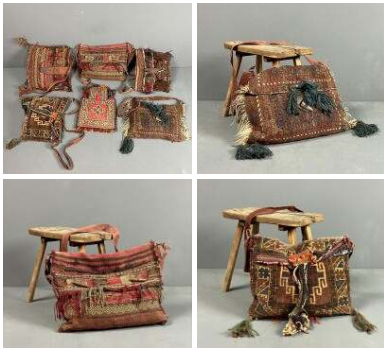

Merchants Bags (6 available) - RENTAL ONLY

£13.20
(£11.00 + VAT)

Week One rental cost (per bag) -