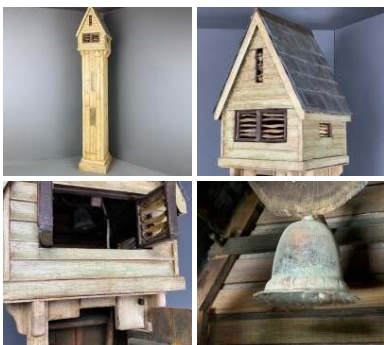

Grandfather Bone Clock - RENTAL ONLY

Week One rental cost -

£120.00
(£100.00 + VAT)