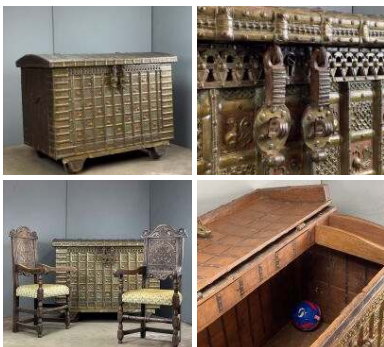

**£18.00**  
(£15.00 + VAT)

**Persian Copper Kettle - RENTAL ONLY**

Week One rental cost -

**£24.00**  
(£20.00 + VAT)

**Hall Side Chairs (x3) - RENTAL ONLY**

Week One rental cost (set of 3) -

**£180.00**  
(£150.00 + VAT)