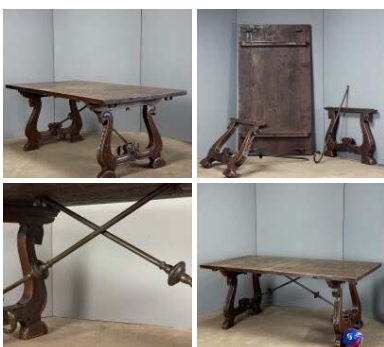

Oak Campaign Table - RENTAL ONLY

Week One rental cost -

£360.00
(£300.00 + VAT)