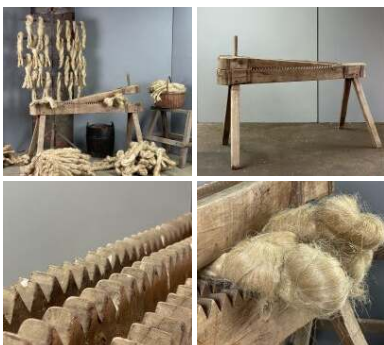

**Old Smelting Pots - RENTAL ONLY**

**£72.00**  
(£60.00 + VAT)

Week One rental cost (Set) -

**Flax Horse (x1 available) - RENTAL ONLY**

**£108.00**  
(£90.00 + VAT)

Week One rental cost -

**Worn Multi Drawer Storage Box - RENTAL ONLY**