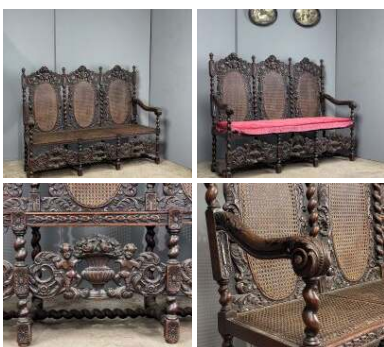

Hall Side Chairs (x3) - RENTAL ONLY

Week One rental cost (set of 3) -

£180.00
(£150.00 + VAT)

Metal Clad Rolling Strong Box - RENTAL ONLY

Week One rental cost -

£240.00
(£200.00 + VAT)

Carved Wooden Hall Bench Settee - RENTAL ONLY