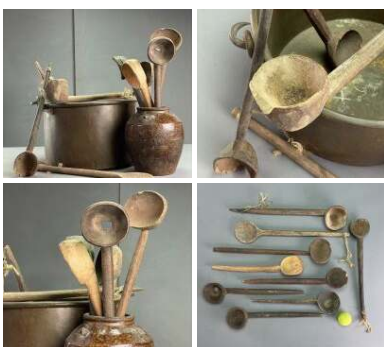

Week One rental cost (8 items) -

Vintage Fruit Press - RENTAL ONLY

£180.00
(£150.00 + VAT)

Week One rental cost (each) -

Faster-Peasant Bamboo Baskets - RENTAL ONLY

£54.00
(£45.00 + VAT)

Week One Rental (pair) -

Aged and Hand Carved Wooden Ladles (set) - RENTAL ONLY

£42.00
(£35.00 + VAT)

Week One rental cost (9 items) -

Curved Metal Bound Strong Box - RENTAL ONLY

£60.00
(£50.00 + VAT)

Week One rental cost -

Aged and Hand Carved Wooden Spoons (Set of 12) - RENTAL ONLY