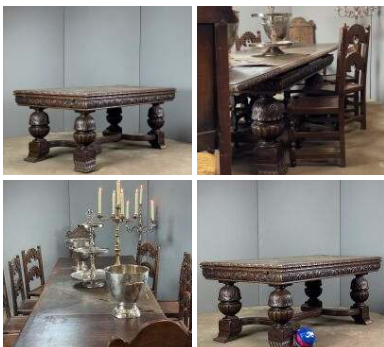

### Carved Oak Draw-Leaf Table - RENTAL ONLY

Week One rental cost -

**£300.00**  
(£250.00 + VAT)