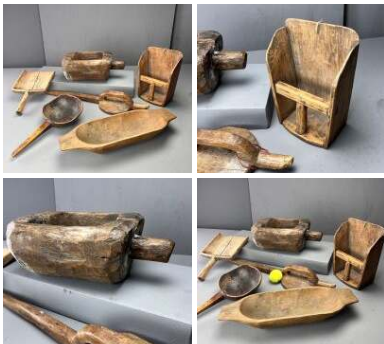

Wooden Implements (set) - RENTAL ONLY

Week One rental cost (6 items) -

£60.00
(£50.00 + VAT)