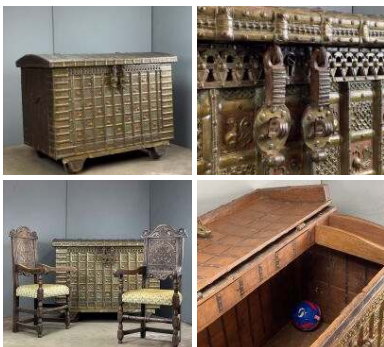

Hall Side Chairs (x3) - RENTAL ONLY

Week One rental cost (set of 3) -

£180.00
(£150.00 + VAT)

Metal Clad Rolling Strong Box - RENTAL ONLY

Week One rental cost -

£240.00
(£200.00 + VAT)

Carved Wooden Hall Bench Settee - RENTAL ONLY