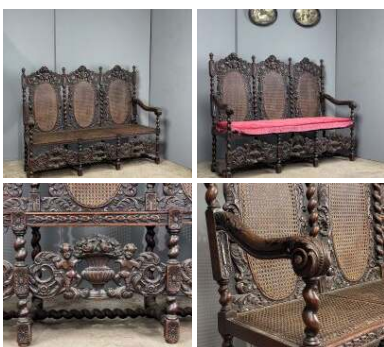

Carved Wooden Hall Bench Settee - RENTAL ONLY

Week One rental cost -

£480.00
(£400.00 + VAT)