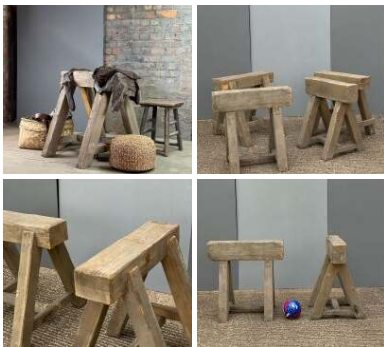

**Low Rustic Table - RENTAL ONLY**

Week One rental cost -

**£78.00**  
(£65.00 + VAT)

**Rustic Table (x6 available) - RENTAL ONLY**

Week One rental cost (each) -

**£96.00**  
(£80.00 + VAT)

**Wooden Trestle Bench Blocks (27 available) - RENTAL ONLY**