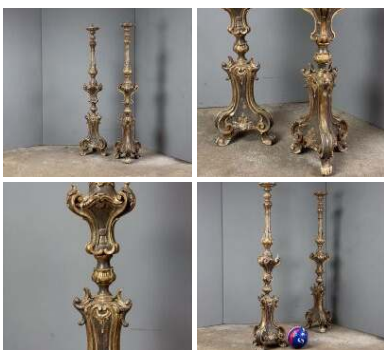

Week One rental cost -

Colossal Carpet Bags (2 available) - RENTAL ONLY

£114.00
(£95.00 + VAT)

Week One rental cost (each) -

Pewter Drinking Vessel Collection (x5) - RENTAL ONLY

£48.00
(£40.00 + VAT)

Week One rental cost (set of 5) -