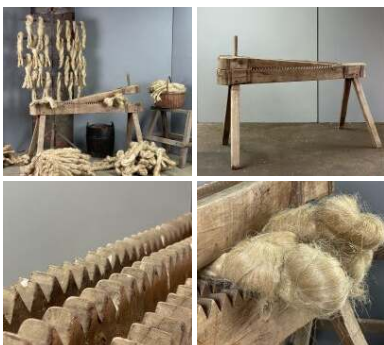

Tea Caddies (x8 available) - RENTAL ONLY

£10.80
(£9.00 + VAT)

Week One Rental (each) -

Old Smelting Pots - RENTAL ONLY

£72.00
(£60.00 + VAT)

Week One rental cost (Set) -

Flax Horse (x1 available) - RENTAL ONLY