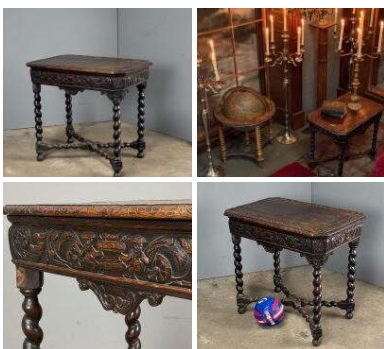

Barley Twist Side Table - RENTAL ONLY

Week One rental cost -

£96.00
(£80.00 + VAT)

Oak Campaign Table - RENTAL ONLY

Week One rental cost -

£360.00
(£300.00 + VAT)

Masonic Wooden Plinths/ Columns (x3) - RENTAL ONLY