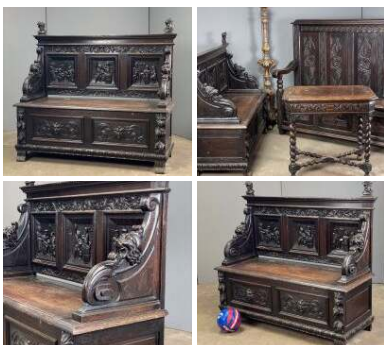

Coaching Inn Drinkers Settle - RENTAL ONLY

Week One rental cost -

£420.00
(£350.00 + VAT)