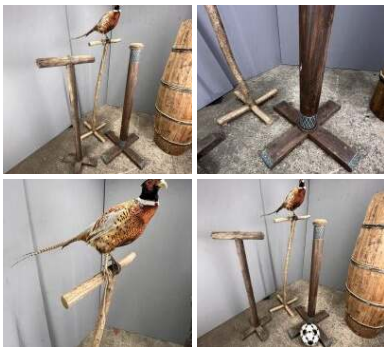

Hay Prongs - RENTAL ONLY

Week One rental cost (each) -

£48.00
(£40.00 + VAT)

Falcon Perch - RENTAL ONLY

Week One rental cost -

£42.00
(£35.00 + VAT)

Cork Barrels - RENTAL ONLY

Week One rental cost - (each)