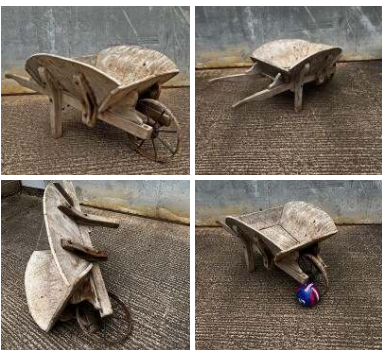

**Vintage Wooden Chest - RENTAL ONLY**

Week One rental cost -

**£76.80**  
(£64.00 + VAT)

**Banded Willow Basket (15 available) - RENTAL ONLY**

**£22.80**  
(£19.00 + VAT)

Week One Rental (each) -

**Siege Ladders, 12 feet long (17 available) - RENTAL ONLY**

**£60.00**  
(£50.00 + VAT)

Week One rental cost (Per Ladder) -

**Painted Hand Cart (1 available) - RENTAL ONLY**

**£114.00**  
(£95.00 + VAT)

Week One Rental (each) -

**Gardeners Barrow (1 available) - RENTAL ONLY**