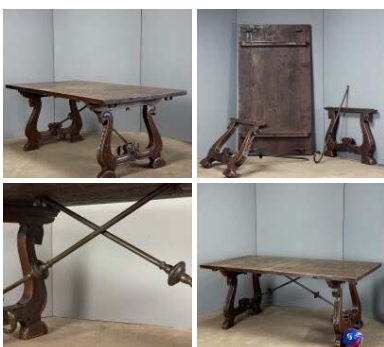

Barley Twist Side Table - RENTAL ONLY

Week One rental cost -

£96.00
(£80.00 + VAT)

Oak Campaign Table - RENTAL ONLY

Week One rental cost -

£360.00
(£300.00 + VAT)

Masonic Wooden Plinths/ Columns (x3) - RENTAL ONLY