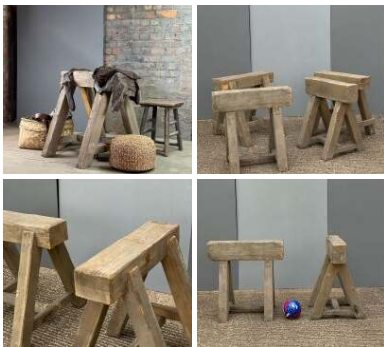

Wooden Trestle Bench Blocks (27 available) - RENTAL ONLY

Week One rental cost (each) -

£30.00
(£25.00 + VAT)