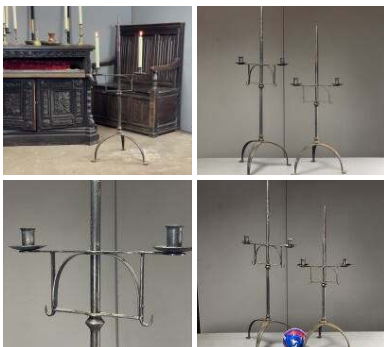

Wrought Iron Alter Candle Stands.(pair) - RENTAL ONLY

£96.00
(£80.00 + VAT)

Week One rental cost (pair) -

Antique Carved Oak Buffet - RENTAL ONLY

£156.00
(£130.00 + VAT)

Week One rental cost -

Dark Oak Settle Bench - RENTAL ONLY