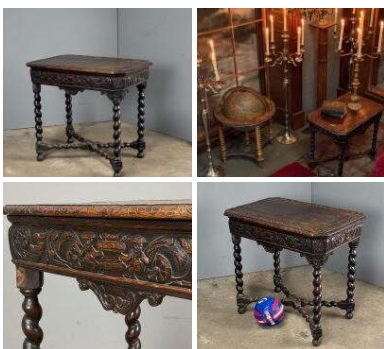

Barley Twist Side Table - RENTAL ONLY

Week One rental cost -

£96.00
(£80.00 + VAT)