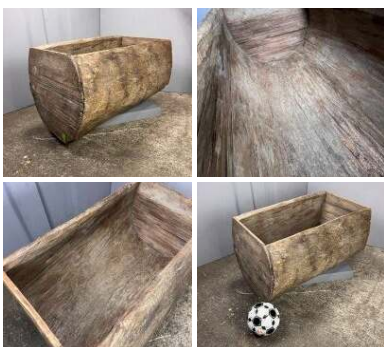

Vintage Wooden Spoons (Set of 18) - RENTAL ONLY

Week One rental cost (Set) -

£54.00
(£45.00 + VAT)

Tree Trunk Trough - RENTAL ONLY

Week One Rental -

£114.00
(£95.00 + VAT)

Square Sandstone Trough - RENTAL ONLY