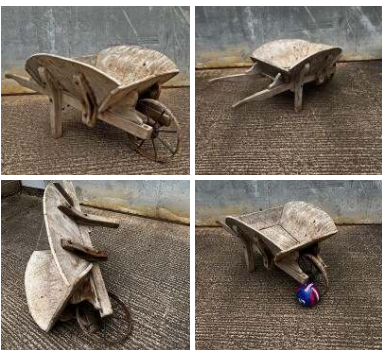

£76.80
(£64.00 + VAT)

Banded Willow Basket (15 available) - RENTAL ONLY

£22.80
(£19.00 + VAT)

Week One Rental (each) -

Seige Ladders, 14 feet long (17 available) - RENTAL ONLY

£60.00
(£50.00 + VAT)

Week One rental cost (Per Ladder) -

Painted Hand Cart (1 available) - RENTAL ONLY

£114.00
(£95.00 + VAT)

Week One Rental (each) -

Gardeners Barrow (1 available) - RENTAL ONLY

£66.00
(£55.00 + VAT)

Week One Rental (each) -

Navies Barrow (8 available) - RENTAL ONLY