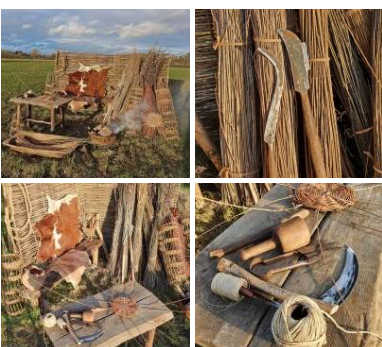

Willow Weavers Workshop - RENTAL ONLY

Week One Rental -

£420.00
(£350.00 + VAT)