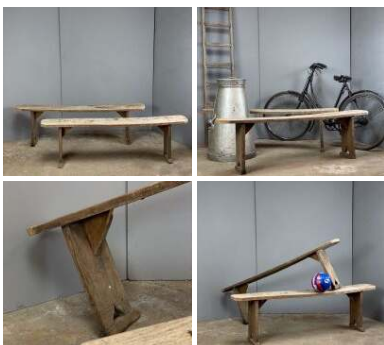

**Green Glass Jar Selection (x3) - RENTAL ONLY**

Week One rental cost (3 items) -

**£24.00**  
(£20.00 + VAT)

**Metal Clad Rolling Strong Box - RENTAL ONLY**

Week One rental cost -

**£240.00**  
(£200.00 + VAT)