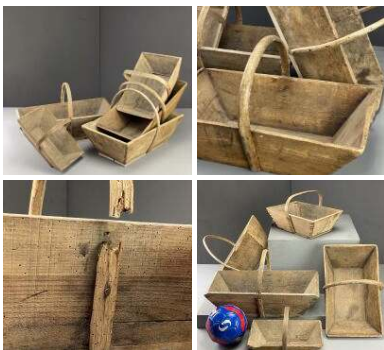

**Wooden Painters Pallets - RENTAL ONLY**

Week One rental cost (set) -

**£30.00**  
(£25.00 + VAT)

**Wooden Double Pulley Block Prop x13 - RENTAL ONLY**

Week One rental cost -

**£9.60**  
(£8.00 + VAT)

**Wooden Carry Basket (5 available) - RENTAL ONLY**