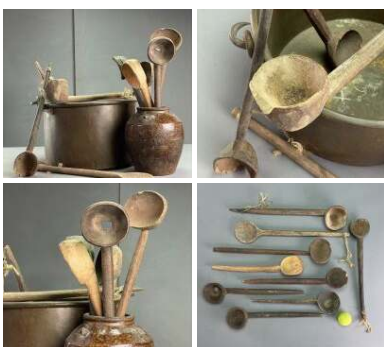

Aged and Hand Carved Wooden Ladles (set) - RENTAL ONLY

Week One rental cost (9 items) -

£42.00
(£35.00 + VAT)