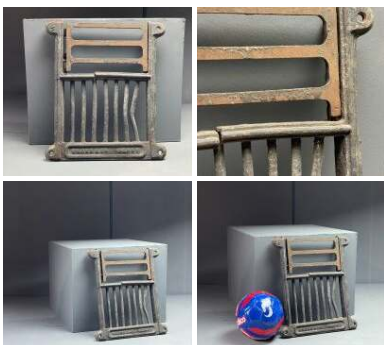

Iron Grate - RENTAL ONLY

Week One rental cost -

£36.00
(£30.00 + VAT)