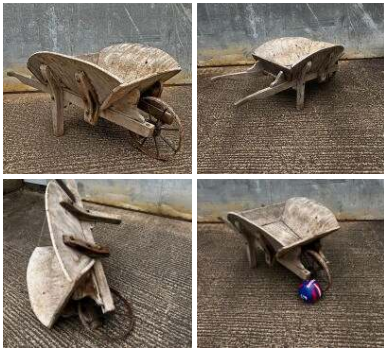

### Siege Ladders, 12 feet long (17 available) - RENTAL ONLY

Week One rental cost (Per Ladder) -

**£60.00**  
(£50.00 + VAT)

**Painted Hand Cart (1 available) - RENTAL ONLY**

Week One Rental (each) -

**£114.00**  
(£95.00 + VAT)