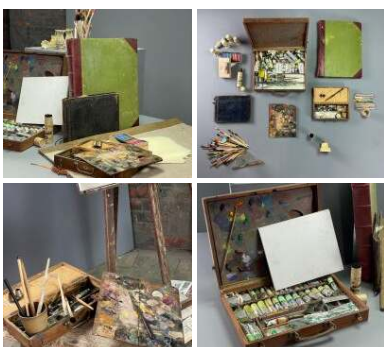

Artist Studio Set - RENTAL ONLY

Week One rental cost (set) -

£60.00
(£50.00 + VAT)