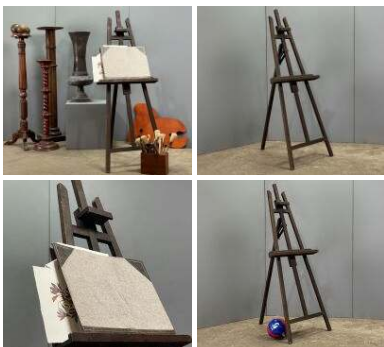

Adjustable Easel - RENTAL ONLY

£60.00
(£50.00 + VAT)

Week One rental cost -