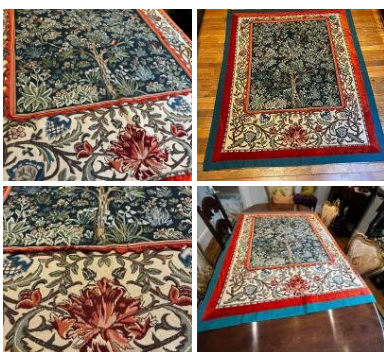

William Morris Tapestry 160cm (5'3") Tall by 130cm (4'3") Wide - RENTAL ONLY

Week One rental cost -

£180.00
(£150.00 + VAT)