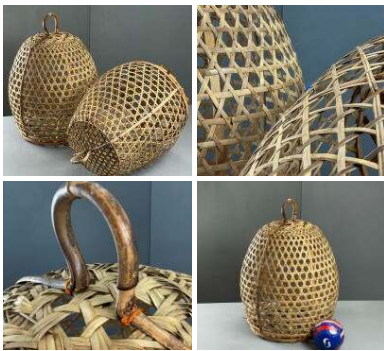

**Oriental Bamboo Bird Cage Rental, also available to Purchase in Products section - RENTAL ONLY**

FROM  
**£21.60**  
(£18.00 + VAT)

Week One rental cost (each) -

**SIZE OPTIONS**

- > Large
- > Small

**Star Weave Bamboo Bird Cage Rental, also available to Purchase in Products section**