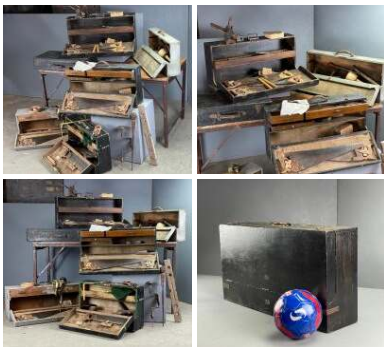

Tradesman Toolboxes and Tools (6 available) - RENTAL ONLY

£72.00
(£60.00 + VAT)

Week One rental cost (each toolbox) -