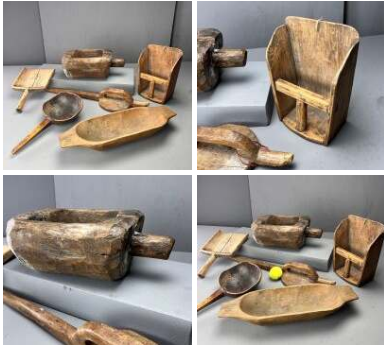

# Inside the Artisans Workshop

**Wooden Implements (set) - RENTAL ONLY**  
Week One rental cost (6 items) -

**£60.00**  
(£50.00 + VAT)

**Vintage Wooden Spoons (Set of 18) - RENTAL ONLY**  
Week One rental cost (Set) -