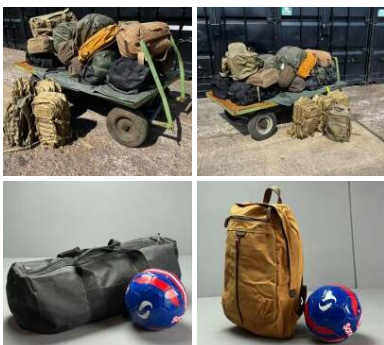

Khaki Packs Background Dressing (Set of 8) - RENTAL ONLY

Week One Rental -

£48.00
(£40.00 + VAT)

Netted White Kit Bag (10 available) - RENTAL ONLY

Week One Rental (per bag) -

£9.60
(£8.00 + VAT)

Personal Kit Bags x20 - RENTAL ONLY