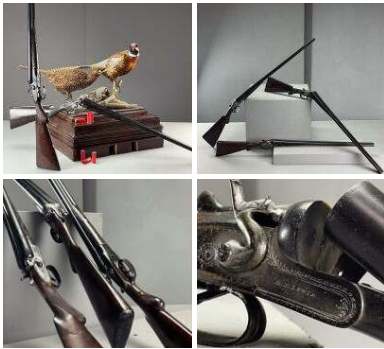

Replica 12 Bore Shotgun (x5 available) - RENTAL ONLY

£42.00
(£35.00 + VAT)

Week One Rental (each) -

English Army Skis - RENTAL ONLY

£30.00
(£25.00 + VAT)

Week One Rental (pair) -

High Pressure Paraffin Lamps - RENTAL ONLY