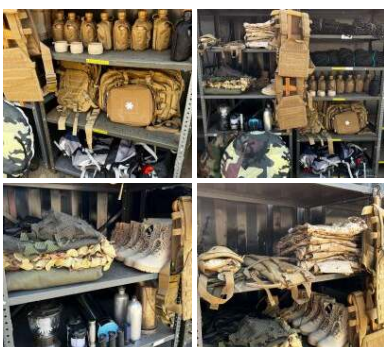

Tec Locker Dressing Contents - RENTAL ONLY

£102.00
(£85.00 + VAT)

Week One rental cost (all Items) -