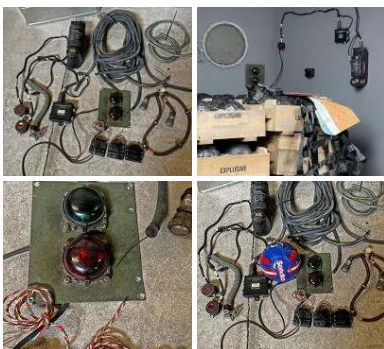

**Various Military Grade Aircraft Components -
RENTAL ONLY**
Week One rental cost (all Items) -

£60.00
(£50.00 + VAT)