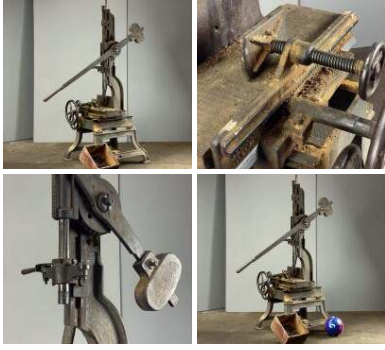

Week One Rental (each) -

**£10.80**  
(£9.00 + VAT)

**Gentlemen's Toolbox - RENTAL ONLY**

Week One rental cost (Each) -

**£18.00**  
(£15.00 + VAT)

**Agricultural Post Tenon Cutting Tool - RENTAL ONLY**

**£180.00**  
(£150.00 + VAT)