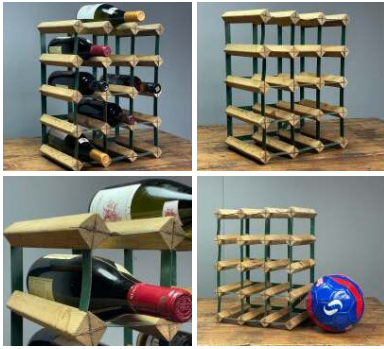

FROM
£18.00
(£15.00 + VAT)

SIZE OPTIONS

- > Warehouse Storage Box
- > Cable Spool Small
- > Cable Spool Large

Counter Top Wine Rack - RENTAL ONLY

Week One rental cost -

£12.00
(£10.00 + VAT)

Lab Equipment, Jars, Jugs and Vials - RENTAL ONLY