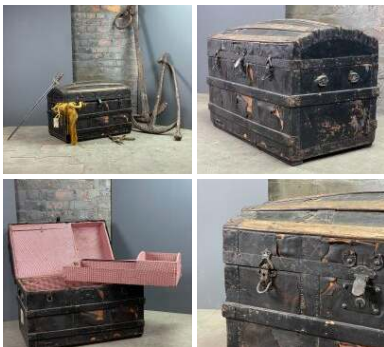

Week One rental cost (each) -

£60.00
(£50.00 + VAT)

Wooden Tool Chest - RENTAL ONLY

Week One rental cost (each) -

£60.00
(£50.00 + VAT)

Leather Trunk - RENTAL ONLY

Week One rental cost -

£96.00
(£80.00 + VAT)