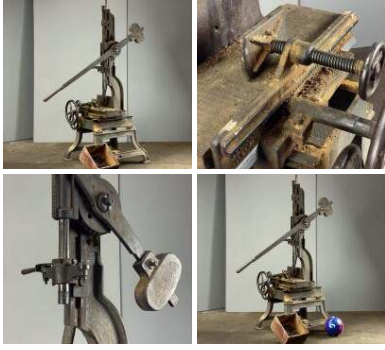

Tea Caddies (x8 available) - RENTAL ONLY

Week One Rental (each) -

£10.80
(£9.00 + VAT)

Gentlemen's Toolbox - RENTAL ONLY

Week One rental cost (Each) -

£18.00
(£15.00 + VAT)

Agricultural Post Tenon Cutting Tool - RENTAL ONLY