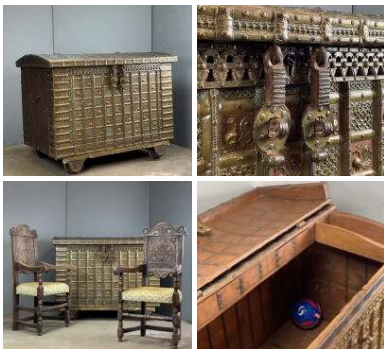

Week One rental cost -

**£60.00**  
(£50.00 + VAT)

**Giant Half Whiskey Barrel - RENTAL ONLY**

Rental, Week one (per Barrel)-

**£90.00**  
(£75.00 + VAT)

**Wooden Hoist - RENTAL ONLY**

Week One Rental -

**£420.00**  
(£350.00 + VAT)