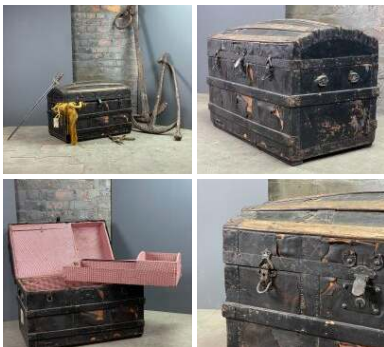

Pirate Chest - RENTAL ONLY

Week One rental cost -

£96.00
(£80.00 + VAT)