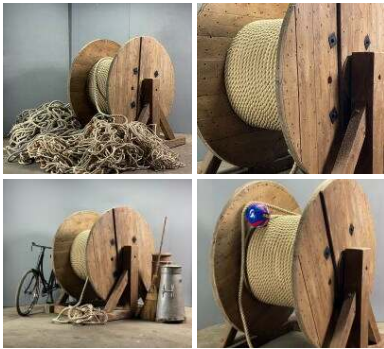

Wooden Rope Spool - RENTAL ONLY

Week One Rental -

£108.00
(£90.00 + VAT)