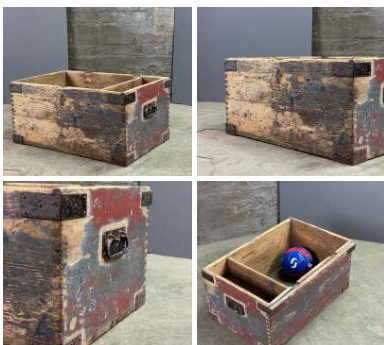

Topless Tool Box - RENTAL ONLY

Week One rental cost (each) -

£60.00
(£50.00 + VAT)