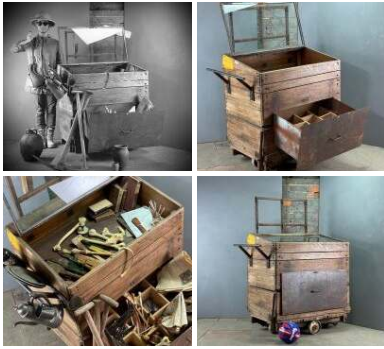

### Barrel Trolley - RENTAL ONLY

Week One rental cost -

**£24.00**  
(£20.00 + VAT)