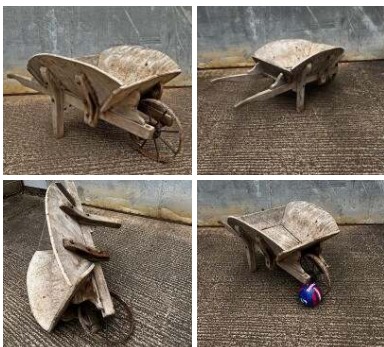

Gardener's Barrow (1 available) - RENTAL ONLY

Week One Rental (each) -

£66.00
(£55.00 + VAT)