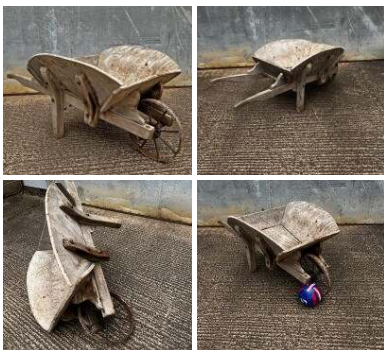

Wicker Woven Cart - RENTAL ONLY

Week One Rental -

£480.00
(£400.00 + VAT)

Painted Hand Cart (1 available) - RENTAL ONLY

Week One Rental (each) -

£114.00
(£95.00 + VAT)

Gardeners Barrow (1 available) - RENTAL ONLY