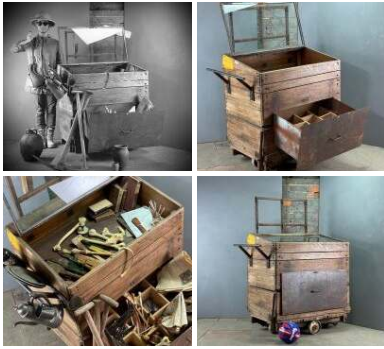

Archaeologists Field Trolley - RENTAL ONLY

Week One rental cost -

£96.00
(£80.00 + VAT)