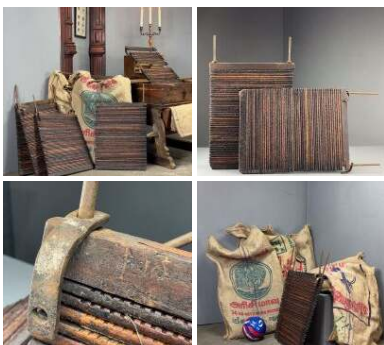

Wooden Drying Racks (8 available) - RENTAL ONLY

£14.40
(£12.00 + VAT)

Week One Rental Cost (each) -