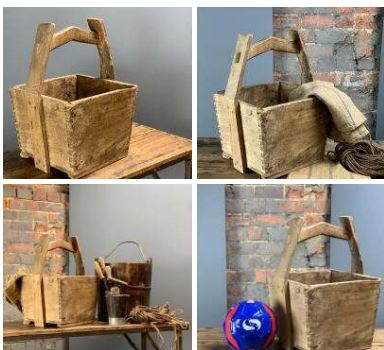

£13.20
(£11.00 + VAT)

Week One rental cost -

Aged Net Sacks - RENTAL ONLY

£9.60
(£8.00 + VAT)

Week One rental cost -

Aged Hessian Wrapped Bottle - RENTAL ONLY

£18.00
(£15.00 + VAT)

Week One rental cost -

Rustic Fish Traps and Lobster Pot - RENTAL ONLY

£66.00
(£55.00 + VAT)

Week One rental cost (3 Baskets) -

Old Wooden Square Bucket - RENTAL ONLY

£22.80
(£19.00 + VAT)

Week One rental cost -

Antique Wooden Buckets (26 available) - RENTAL ONLY