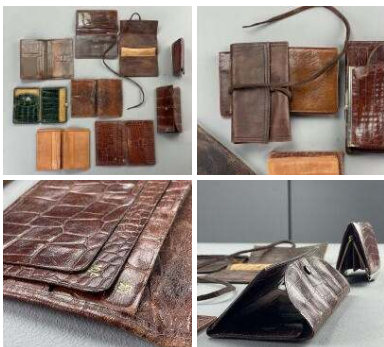

Gentlemans Wallets (x9 available) - RENTAL ONLY

£7.20
(£6.00 + VAT)

Week One rental cost -