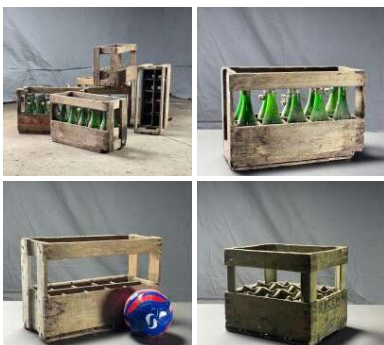

Rustic Bottle Crates and Bottles - RENTAL ONLY

Week One rental cost (7 crates with bottles) -

£76.80
(£64.00 + VAT)