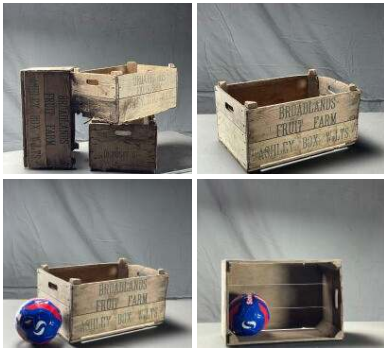

Week One rental cost (each) -

£14.40
(£12.00 + VAT)

Canvas Tied Sack - RENTAL ONLY

Week One rental cost (each) -

£9.60
(£8.00 + VAT)

Hessian Grain Sacking - RENTAL ONLY

Week One rental cost (each) -

£14.40
(£12.00 + VAT)

Fruit Farm Crates (Set of 3) - RENTAL ONLY

Week One rental cost (3 items) -

£60.00
(£50.00 + VAT)

Woven Willow Backpack (9 available) - RENTAL ONLY

Week One rental cost (per back pack) -

£30.00
(£25.00 + VAT)