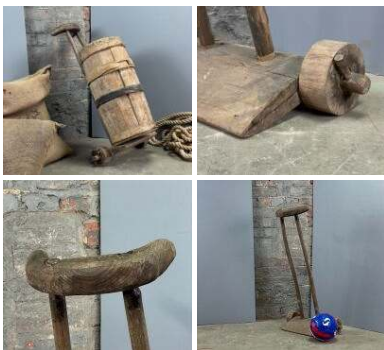

Barrel Trolley - RENTAL ONLY

Week One rental cost -

£24.00
(£20.00 + VAT)