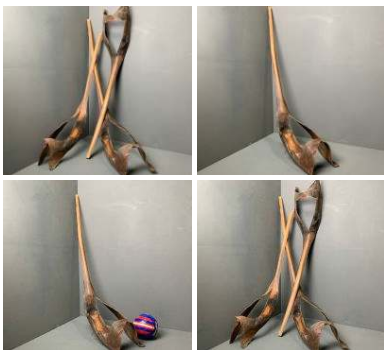

Palm Sling Approx. 1.6 m Tall and 40 cm wide.
Statement Natural Dried Floral Deco

£22.80
(£19.00 + VAT)