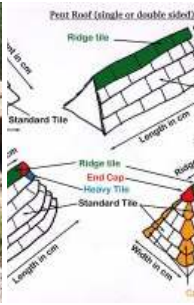

FROM
£4.50
(£3.75 + VAT)

QUANTITY OPTIONS

- > Per Box
- > Per Stem

Thatched Parasol Kit, 1.5 m or 2 m shady area, in a range of thatch finishes

Beautiful thatched beach parasol available in any of our finishes.

FROM
£144.00
(£120.00 + VAT)

SIZE AND THATCH MATERIAL OPTIONS

- > 1.5 m Cape Reed Finish
- > 1.5 m Combination Finish
- > 1.5 m Palm Leaf Finish
- > 1.5 m Grass Thatch Finish
- > 2 m Cape Reed Finish
- > 2 m Combination Thatch Finish
- > 2 m Palm Leaf Finish
- > 2 m Grass Thatch Finish
- > Parasol Base plate