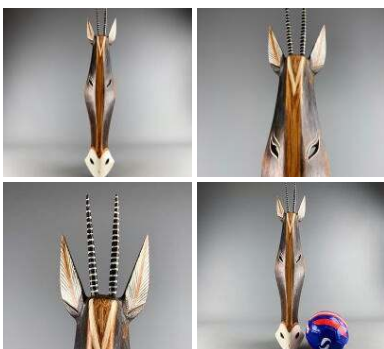

£138.00
(£115.00 + VAT)

Palm Leaf Giganticus, approx 1.8 m long by 80 cm wide, natural floral deco

£29.40
(£24.50 + VAT)

Tropical Palm Stump, approx. 1 m tall X 40 cm wide, natural floral deco

£144.00
(£120.00 + VAT)

Carved Forest Buffalo Mask. Hand Carved & Painted. Fair Trade, Sustainable and Ethical

SIZE OPTIONS

- > 30 cm Tall
- > 50 cm Tall
- > 80 cm Tall

FROM
£19.20
(£16.00 + VAT)

Gazelle Mask. Hand Carved & Painted. Fair Trade, Sustainable and Ethical

SIZE OPTIONS

- > 30 cm Tall
- > 50 cm Tall
- > 80 cm Tall

FROM
£19.20
(£16.00 + VAT)

Giraffe Mask. Hand Carved & Painted. Fair Trade, Sustainable and Ethical

SIZE OPTIONS

- > 30 cm Tall
- > 50 cm Tall
- > 80 cm Tall