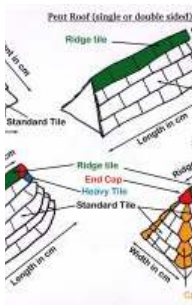

FROM
£4.50
(£3.75 + VAT)

QUANTITY OPTIONS

- > Per Box
- > Per Stem

Thatched Parasol Kit, 1.5 m or 2 m shady area, in a range of thatch finishes

FROM
£144.00
(£120.00 + VAT)

Beautiful thatched beach parasol available in any of our finishes.

SIZE AND THATCH MATERIAL OPTIONS

- > 1.5 m Cape Reed Finish
- > 1.5 m Combination Finish
- > 1.5 m Palm Leaf Finish
- > 1.5 m Grass Thatch Finish
- > 2 m Cape Reed Finish
- > 2 m Combination Thatch Finish
- > 2 m Palm Leaf Finish
- > 2 m Grass Thatch Finish
- > Parasol Base plate