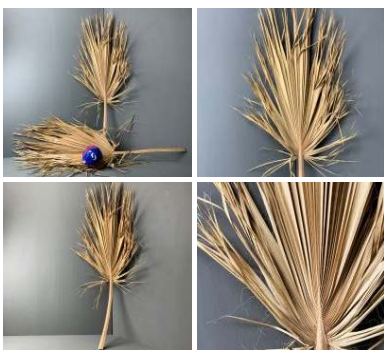

Palm Leaf Giganticus, approx 1.8 m long by 80 cm wide, natural floral deco

£29.40
(£24.50 + VAT)