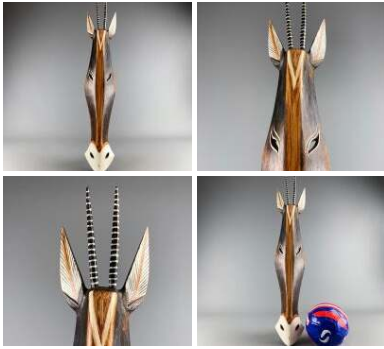

£138.00
(£115.00 + VAT)

Palm Leaf Giganticus, approx 1.8 m long by 80 cm wide, natural floral deco

£29.40
(£24.50 + VAT)

Tropical Palm Stump, approx. 1 m tall X 40 cm wide, natural floral deco

£144.00
(£120.00 + VAT)

Carved Forest Buffalo Mask. Hand Carved & Painted. Fair Trade, Sustainable and Ethical

SIZE OPTIONS

- > 30 cm Tall
- > 50 cm Tall
- > 80 cm Tall

FROM
£19.20
(£16.00 + VAT)

Gazelle Mask. Hand Carved & Painted. Fair Trade, Sustainable and Ethical

SIZE OPTIONS

- > 30 cm Tall
- > 50 cm Tall
- > 80 cm Tall

FROM
£19.20
(£16.00 + VAT)

Giraffe Mask. Hand Carved & Painted. Fair Trade, Sustainable and Ethical

SIZE OPTIONS

- > 30 cm Tall
- > 50 cm Tall
- > 80 cm Tall