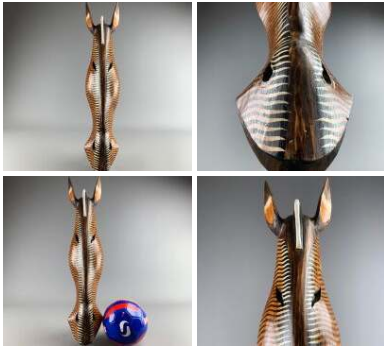

Carved Forest Buffalo Mask. Hand Carved & Painted. Fair Trade, Sustainable and Ethical

SIZE OPTIONS

- > 30 cm Tall
- > 50 cm Tall
- > 80 cm Tall

FROM
£19.20
(£16.00 + VAT)

Gazelle Mask. Hand Carved & Painted. Fair Trade, Sustainable and Ethical

SIZE OPTIONS

- > 30 cm Tall
- > 50 cm Tall
- > 80 cm Tall

FROM
£19.20
(£16.00 + VAT)

Giraffe Mask. Hand Carved & Painted. Fair Trade, Sustainable and Ethical

SIZE OPTIONS

- > 30 cm Tall
- > 50 cm Tall
- > 80 cm Tall

FROM
£19.20
(£16.00 + VAT)

**African Horse Mask. Hand Carved & Painted.
Fair Trade, Sustainable and Ethical**

SIZE OPTIONS

- > 30 cm Tall
- > 50 cm Tall
- > 80 cm Tall

FROM
£19.20
(£16.00 + VAT)

**Dried Leaf Trencher/Plate, approx. 33 cm
diameter, traditional Indian eating plate**

These beautiful plates are handmade from real leaves and then dried and pressed to shape them.

£2.40
(£2.00 + VAT)

**Water Hyacinth Matting, hand woven lattice 2
m x 2 m**

This lightweight yet strong matting is woven from water hyacinth which gives a checkerboard finish.