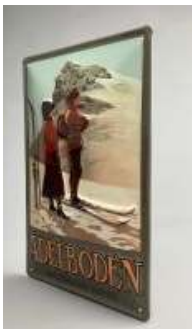

Thatched Parasol with Bamboo Pole.

Grass thatched parasol and bamboo pole.

£300.00
(£250.00 + VAT)

Thatched Parasol with Bamboo Table

Fold away table with matching bamboo grass thatched parasol and pole.

£660.00
(£550.00 + VAT)