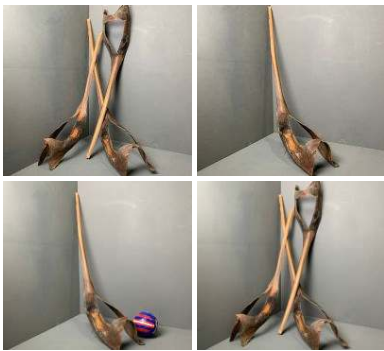

Palm Sling Approx. 1.6 m Tall and 40 cm wide. Statement Natural Dried Floral Deco

£22.80
(£19.00 + VAT)