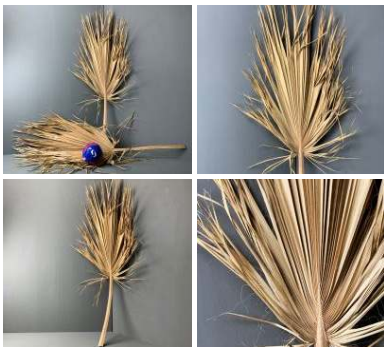

Palm Leaf Giganticus, approx 1.8 m long by 80
cm wide, natural floral deco

£29.40
(£24.50 + VAT)