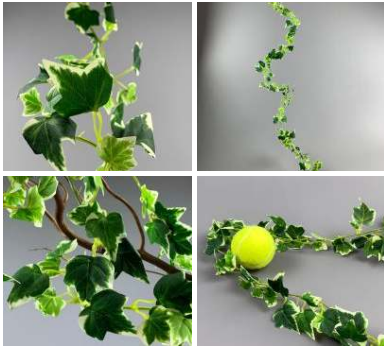

- > 2 m Long by 12 cm Wide
- > 1 Meter Wide x 1 Meter Long

**Kindling Fire Wood Bundle, approx. 1/2 to 1 inch diameter twigs, 18" long x 20**

**£16.20**  
(£13.50 + VAT)

Rustic bundle of firewood ...

**Ivy Garland, 185cm long, artificial leaves with poseable stem**

**£8.10**  
(£6.75 + VAT)

High quality, realistic leaves on pliable string.

**Ivy Garland Variegated Leaf, 185cm long,  
artificial with poseable stem**

High quality, realistic leaves on pliable string.

**£8.10**  
(£6.75 + VAT)

**Holly Sprig Variegated, 92 cm of artificial  
berries & leaves**

High quality, realistic artificial berries and leaves on pliable a wire stem.

**£5.76**  
(£4.80 + VAT)

**Heather Bale, natural, dried compressed  
material**