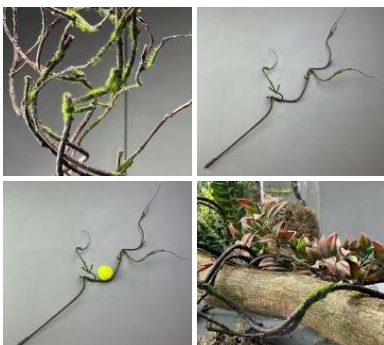

**Silver Birch Poles With Bark, Various Diameter's x 2.4 meters long. Kiln dried, Clean. Please call or message us for available sizes.**

Silver Birch Poles (2.4 meters) Clean & Kiln Dried.

**£38.40**  
(£32.00 + VAT)

**Oranges, Wild x 10, approx. 5 cm diameter, natural, dried fruit, floral deco**

Great for interesting shape and textures evocative of Africa and India- put them in Vases/Baskets or...

**£13.50**  
(£11.25 + VAT)

**Peruvian Bee Skep For Sale**

Traditionally shaped bee skeps made from natural materials.

**£72.00**  
(£60.00 + VAT)

**Horsewhip Willow, Artificial Vine / Branch in Brown, 75 cm long, posable with wired stems, artificial**

Twisted artificial vine with green moss highlights. Soft and bendable with a wire core for positioning.

**£19.92**  
(£16.60 + VAT)

**Curved, Meandering & Distorted Wood.**  
Various Sizes & Diameters Available. Grown in the UK.