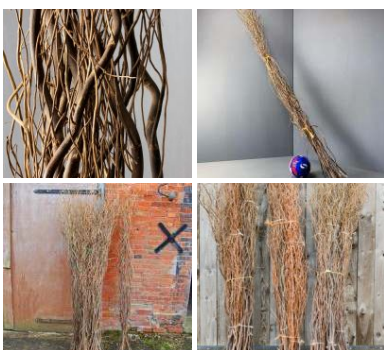

Contorted Willow x 10 stems, approx. sizes 1.8m or 2.2m tall. Natural, dried.
Twisty structural willow whips add a spooky element to any greens! ...

FROM
£31.20
(£26.00 + VAT)

CONTORTED WILLOW OPTIONS

- > CONTORTED WILLOW 1.8M
- > CONTORTED WILLOW 2.2M