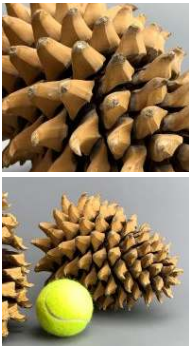

### Snowdrops Frosted Bunch, 36 cm artificial flowers

High quality, realistic artificial blossoms with leaves on a pliable wire stem.

**£4.80**  
(£4.00 + VAT)