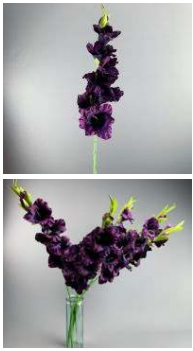

High quality, realistic artificial blossoms with leaves on a pliable wire stem.

**£5.40**  
(£4.50 + VAT)

**Hypericum Berries, red 72 cm, artificial foliage, poseable stems**

High quality, realistic artificial berries and leaves on pliable a wire stem.

**£2.16**  
(£1.80 + VAT)

**Hypericum Berries, cream 72 cm, artificial foliage, poseable stems**

High quality, realistic artificial berries and leaves on pliable a wire stem.

**£2.16**  
(£1.80 + VAT)

**Globe Thistle, Purple, 92cm artificial flowers, foliage**

High quality, realistic artificial blossoms with leaves on a pliable wire stem.

**£5.40**  
(£4.50 + VAT)

**Gladiola, Damson 96 cm tall artificial bloom on poseable wire stem**

High quality, realistic artificial blossoms with leaves on a pliable wire stem.