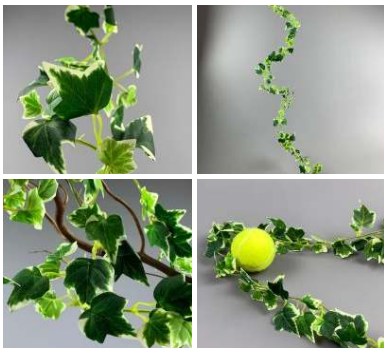

A high quality, realistic artificial blossom with leaves on pliable wire stem.

**£5.64**  
(£4.70 + VAT)

**Mistletoe Frosted Sprig, 20 cm artificial leaves and berries**

Nothing evokes the onset of Christmas more than hanging mistletoe. Sold per stem. Approx. 20cm.

**£3.60**  
(£3.00 + VAT)

**Kentia Palm Leaf, 70 cm long on poseable wire stem, artificial**

**£2.94**  
(£2.45 + VAT)

A high quality, realistic artificial leaf on a pliable wire stem.

**Ivy Garland, 185cm long, artificial leaves with poseable stem**

**£8.10**  
(£6.75 + VAT)

High quality, realistic leaves on pliable string.

**Ivy Garland Variegated Leaf, 185cm long, artificial with poseable stem**

**£8.10**  
(£6.75 + VAT)

High quality, realistic leaves on pliable string.

**Hydrangea, Sky Blue, 70 cm tall artificial blossom, poseable stem**

**£5.94**  
(£4.95 + VAT)

High quality, realistic artificial blossoms with leaves on a pliable wire stem.

**Hydrangea, Plum, 70 cm tall artificial blossom, poseable stem**