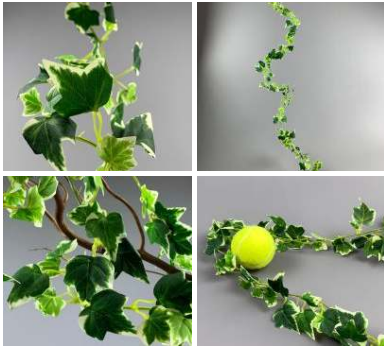

**£2.94**  
(£2.45 + VAT)

A high quality, realistic artificial leaf on a pliable wire stem.

**Jurassic Leaves (6 Pack) artificial leaf 20x14cm wire stem**

**£3.54**  
(£2.95 + VAT)

High quality, realistic artificial leaves on pliable wire stems.

**Ivy Garland, 185cm long, artificial leaves with poseable stem**

**£8.10**  
(£6.75 + VAT)

High quality, realistic leaves on pliable string.

**Ivy Garland Variegated Leaf, 185cm long,  
artificial with poseable stem**

High quality, realistic leaves on pliable string.

**£8.10**  
(£6.75 + VAT)

**Hydrangea, Sky Blue, 70 cm tall artificial  
blossom, poseable stem**

High quality, realistic artificial blossoms with leaves on a pliable wire stem.