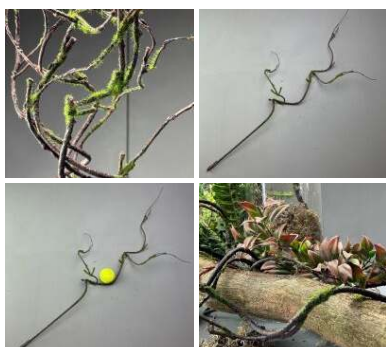

# Artificial Flowers & Foliage

**Artificial Mushrooms, up to 12cm tall by 7.5cm diameter.**

SIZE AND COLOUR OPTIONS

- > Small Red (Box of 24)
- > Small Brown (Box of 24)
- > Large Brown (Box of 8)
- > Small Red Spotted (Box of 24)

FROM  
**£28.80**  
(£24.00 + VAT)

**Verdant Oxygen Thief, realistic artificial foliage**

High quality, realistic leaves..

**£11.76**  
(£9.80 + VAT)

**Horsewhip Willow, Artificial Vine / Branch in Brown, 75 cm long, posable with wired stems, artificial**

Twisted artificial vine with green moss highlights. Soft and bendable with a wire core for positioning.

**£19.92**  
(£16.60 + VAT)

**Silver Birch Slices**

Beautiful seasoned and dried decorative slices of Silver Birch tree.

**Onion Spray, artificial foliage with poseable  
wire stem**

Sold per stem.

**£1.80**  
(£1.50 + VAT)

**Monstera Tropical Leaf 82 cm long  
artificial with poseable stem**

A high quality, realistic artificial leaf on a pliable wire stem.