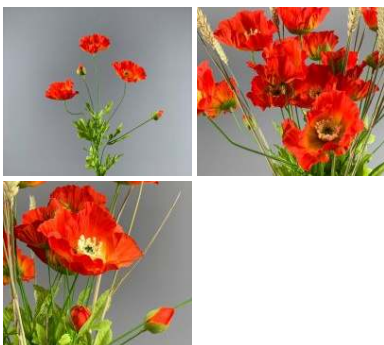

Poppy Bunch, Orange, 74 cm artificial flower & foliage

£2.52
(£2.10 + VAT)