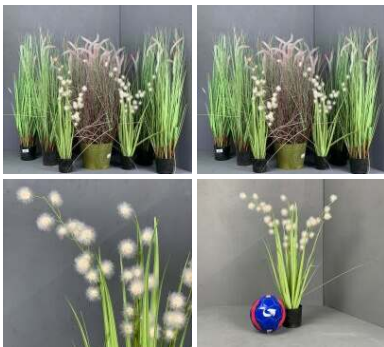

Artificial Grasses in Pots. Three styles available

FROM
£14.40
(£12.00 + VAT)

STYLE OPTIONS

- > Pom-Pom Grass
- > Tall Cats Tail Grass
- > Large Cats Tail Grass