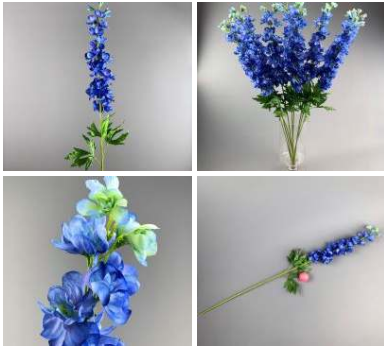

**£2.16**  
(£1.80 + VAT)

High quality, realistic artificial berries and leaves on pliable a wire stem.

**Globe Thistle, Purple, 92cm artificial flowers, foliage**

**£3.40**  
(£4.50 + VAT)

High quality, realistic artificial blossoms with leaves on a pliable wire stem.

**Gladiola, Damson 96 cm tall artificial bloom on poseable wire stem**

**£3.60**  
(£3.00 + VAT)

High quality, realistic artificial blossoms with leaves on a pliable wire stem.

**Gladiola Artificial Stem - Ivory/Cream**

**£3.60**  
(£3.00 + VAT)

High quality, realistic artificial blossoms with leaves on a pliable wire stem.

**Delphinium, Blue 86 cm tall artificial stem with foliage**

High quality, realistic artificial blossoms with leaves on a pliable wire stem.