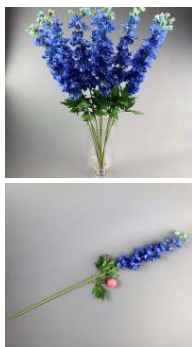

Delphinium, Blue 86 cm tall artificial stem with foliage

High quality, realistic artificial blossoms with leaves on a pliable wire stem.

£2.94
(£2.45 + VAT)