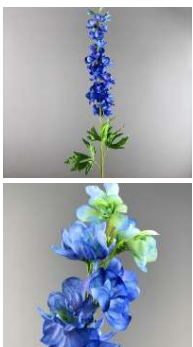

Delphinium, Blue 86 cm tall artificial stem with foliage

High quality, realistic artificial blossoms with leaves on a pliable wire stem.

£2.94
(£2.45 + VAT)