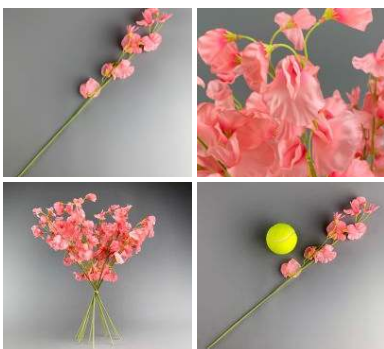

**Maple Autumn Tree Leaves, 50 cm of artificial twig with minimum 6 leaves. Set of 20 mixed stems.**

**£12.00**  
(£10.00 + VAT)

High quality, realistic artificial leaves on pliable a wire stem.

**Artificial Grasses in Pots. Three styles available**

FROM  
**£14.40**  
(£12.00 + VAT)

**STYLE OPTIONS**

- > Pom-Pom Grass
- > Tall Cats Tail Grass
- > Large Cats Tail Grass

**Sweet Pea, Pink, approx. 47 cm tall with 12 flowers 6cm dia. Artificial bloom with posable wired stem**