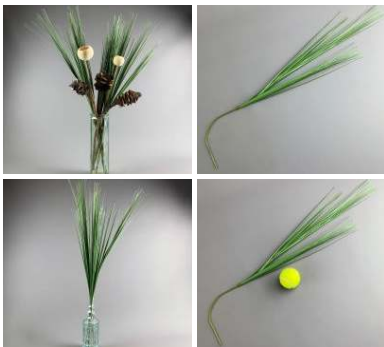

### Rose Leaves

£2.82  
(£2.35 + VAT)

High quality, realistic artificial leaves on a pliable wire stem.

**Philodendron Tropical Leaf 98 cm long  
artificial foliage**

A high quality, realistic artificial leaf on a pliable wire stem.

**£3.54**  
(£2.95 + VAT)

**Peony Frosted, Red, 79cm tall, artificial bloom,  
leaves, poseable stem**

A high quality, realistic artificial blossom with leaves on pliable wire stem.

**£5.64**  
(£4.70 + VAT)