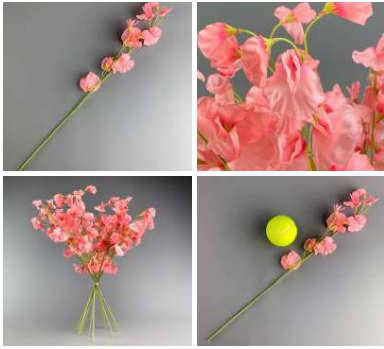

**Artificial Grasses in Pots. Three styles available**

**STYLE OPTIONS**

- > Pom-Pom Grass
- > Tall Cats Tail Grass
- > Large Cats Tail Grass

FROM  
**£14.40**  
(£12.00 + VAT)

**Sweet Pea, Pink, approx. 47 cm tall with 12 flowers 6cm dia. Artificial bloom with poseable wired stem**